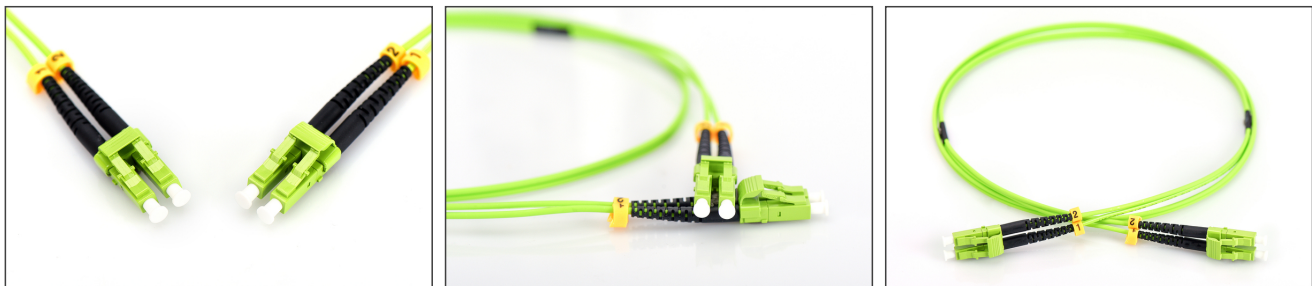

DIGITUS Fiber Optic Multimode Patch Cord, LC / LC

DK-2533-01-5
EAN 4016032424505

FO patch cord, duplex, LC to LC MM OM5 50/125 μ, 1 m

FO patch cord, duplex, LC to LC,MM OM5 50/125 μ, 1 m

Future-oriented standards and high-end quality for your network.

- Duplex cable
- LSOH
- Connector with ceramic ferrule
- Single packed with test-report
- cable diameter 2mm
- Assortment: Fiber Optic Patch Cables

- Boot: single-color
- Cable type: I-VH 2G50/125μ
- Color cable: lemon green
- Connector 1: LC
- Connector 2: LC
- Fiber class: OM5
- Fiber diameter: 50/125μ
- Mode: Multimode
- Packaging: DIGITUS Polybag
- Length: 1 m

More images:

Part No.	DK-2533-01-5			
Lenght	1 m			
Cable Type	Duplex MM 50/125		OM5 LSZH	
	END A		END B	
Connector Type	LC		LC	
Insertion Loss (dB)	0.14	0.13	0.15	0.14
Return Loss (dB)	40.20	39.10	38.20	41.30
Q.C.	PASS			