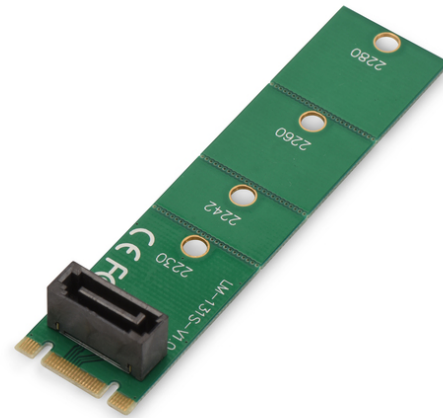

DIGITUS NGFF (M.2) to SATA PCIe Adapter Card

DS-33153
EAN 4016032392057

PCIe adaptercard NGFF(M.2) to SATA SATA III, up to 6.0Gb/s, PCI Express M.2

With this adapter you can convert NGFF (M.2) SSD to SATA computers.

Connects NGFF B Key motherboard to SATA III device

- Screw holes 2230, 2242, 2260, 2280 available
- Supports boot function
- Supports Windows 10, 8, 7, Vista, XP and Linux

- No driver installation needed

Package contents

- NGFF (M.2) to SATA PCIe Adapter Card
- 1x screw
- Manual
- 1x screw driver

| Logistics | | | | | | |
|------------------------------|--------------|-------------|------------|------------|-------------|-----------------|
| | Number (pcs) | Weight (kg) | Depth (cm) | Width (cm) | Height (cm) | cm ³ |
| Packaging Unit Carton | 100 | 3.82 | 56.00 | 32.00 | 22.00 | 39,424.00 |
| Packaging Unit Inside | 1 | 0.04 | 15.00 | 10.00 | 2.00 | 300.00 |
| Packaging Unit Single | 1 | 0.04 | 15.00 | 10.00 | 2.00 | 300.00 |
| Net single without Packaging | 1 | 0.00 | 8.30 | 2.00 | 1.00 | 0.00 |