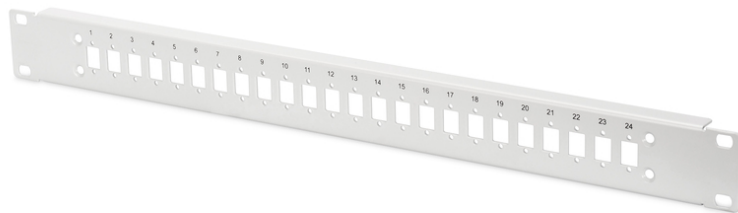

DIGITUS Steel Frontplate for 24 LC/DX couplers

DN-96207-AL
EAN 4016032385325

FO front panel, 1U, 24x LC DX, fixed grey (RAL 7035), for -AL and -F boxes

Steel Frontplate for 24 LC/DX couplers (Body part number DN-96200-AL for Aluminum or DN-96200-F for steel)

- Suitable for splice box DN-96200

Logistics						
	Number (pcs)	Weight (kg)	Depth (cm)	Width (cm)	Height (cm)	cm ³
Packaging Unit Carton	100	27.00	53.00	33.00	19.00	33,231.00
Packaging Unit Inside	1	0.27	0.00	0.00	0.00	0.00
Packaging Unit Single	1	0.27	5.50	49.00	2.50	673.75
Net single without Packaging	1	0.00	0.00	0.00	0.00	0.00