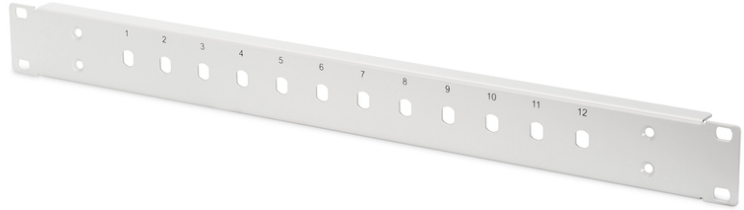

DIGITUS Steel Frontplate for 12 ST/SX couplers

DN-96204-AL
EAN 4016032385257

FO front panel, 1U, 12x ST, fixed grey (RAL 7035), for -AL and -F boxes

Steel Frontplate for 12 ST/SX couplers (Body part number DN-96200-AL for Aluminum oder DN-96200-F for steel)

- Suitable for splice box DN-96200
- Assembly: Empty housing
- Color: light grey, RAL 7035
- Connector type: ST
- Type: fixed

Logistics						
	Number (pcs)	Weight (kg)	Depth (cm)	Width (cm)	Height (cm)	cm ³
Packaging Unit Carton	50	19.00	50.00	15.00	10.00	7,500.00
Packaging Unit Inside	1	0.38	5.50	45.00	2.50	618.75
Packaging Unit Single	1	0.38	5.50	45.00	2.50	618.75
Net single without Packaging	1	0.00	0.00	0.00	0.00	0.00