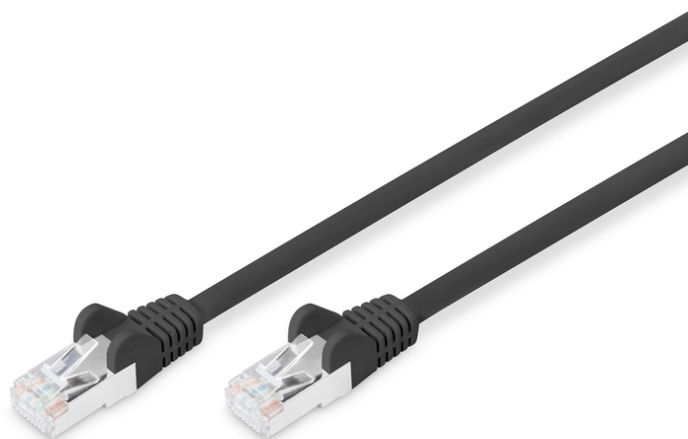

DIGITUS CAT 6 S/FTP patch cord

DB-160144-100-S
EAN 4016032384076

Patch Cable, CAT6, RJ45 M/M, 10.0m, S-FTP, AWG 27/7, color black

The DIGITUS® Category 6 Class E patch cords are manufactured and tested to the ISO/IEC 11801 and DIN EN 50173 Category 6 specifications. They will guarantee the installed cabling system is compliant with the ISO & EN channel specification requirements and will provide optimum performance levels of DIGITUS® Category 6 cabling. The performance is tested up to 250 MHz inclusive performance characteristics such as near end cross talk ("NEXT"). DIGITUS® patch cords are designed and produced to fulfill the highest requirements of various application areas in full volume. Each cable is fitted with a molded boot which comes with kink protection and strain relief. Furthermore the boot is equipped with a latch protection that prevents the latching lever against breaking. This network cable is suitable e.g. for the connection in network cabinets. Another area of application is the wiring of the DSL telephone system.

Future-oriented standards and high-end quality for your network.

- LSZH – low smoke zero halogen
- Boots with kink protections and strain reliefs
- Color cable: black
- Color connector: black
- Hoods: plastic
- Assortment: Twisted Pair Patch Cables
- Length: 5.00 Meter (m)
- Connector: 1 Modular RJ45 (8/8) plug
- Connector: 2 Modular RJ45 (8/8) plug
- Category: CAT 6
- Shielding: S-FTP, pairs in metal foil and braid shielding
- Structure: 4 x 2 AWG 27/7, twisted pair
- Wire material: CU

Package contents

- 1x CAT 6 S-FTP Patch Cable, length 10 m, black

Logistics						
	Number (pcs)	Weight (kg)	Depth (cm)	Width (cm)	Height (cm)	cm³
Packaging Unit Carton	20	7.20	51.00	33.00	34.00	57,222.00
Packaging Unit Inside	5	1.80	31.50	25.00	16.00	12,600.00
Packaging Unit Single	1	0.36	6.00	15.00	23.50	2,115.00
Net single without Packaging	1	0.28	4.00	10.00	20.00	0.00