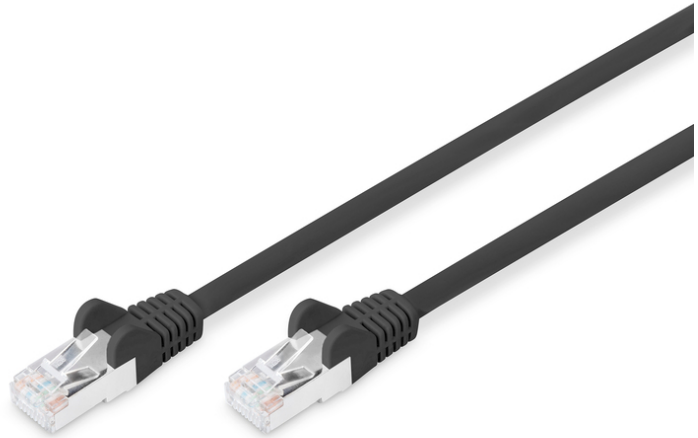

# DIGITUS CAT 6 S/FTP patch cord

**DB-160144-050-S**  
**EAN 4016032384069**

**Patch Cable, CAT6, RJ45 M/M, 5.0m, S-FTP, AWG 27/7, color black**

The DIGITUS® Category 6 Class E patch cords are manufactured and tested to the ISO/IEC 11801 and DIN EN 50173 Category 6 specifications. They will guarantee the installed cabling system is compliant with the ISO & EN channel specification requirements and will provide optimum performance levels of DIGITUS® Category 6 cabling. The performance is tested up to 250 MHz inclusive performance characteristics such as near end cross talk ("NEXT"). DIGITUS® patch cords are designed and produced to fulfill the highest requirements of various application areas in full volume. Each cable is fitted with a molded boot which comes with kink protection and strain relief. Furthermore the boot is equipped with a latch protection that prevents the latching lever against breaking. This network cable is suitable e.g. for the connection in network cabinets. Another area of application is the wiring of the DSL telephone system.

**Future-oriented standards and high-end quality for your network.**

- LSZH – low smoke zero halogen
- Boots with kink protections and strain reliefs
- Cable color: black
- Color connector: black
- Hoods: plastic
- Assortment: Twisted Pair Patchkabel
- Length: 5 m
- Connector 1: Modular RJ45 (8/8) plug
- Connector 2: Modular RJ45 (8/8) plug
- Category: CAT 6
- Shielding: S-FTP, pairs in metal foil and braid shielding
- Structure: 4 x 2 AWG 27/7, twisted pair
- Wire material: CU

**Package contents**

- 1x CAT6 S/FTP patch cord, lenght 5 m, color black

Logistics						
	Number (pcs)	Weight (kg)	Depth (cm)	Width (cm)	Height (cm)	cm³
Packaging Unit Carton	40	7.30	54.00	26.00	36.00	50,544.00
Packaging Unit Inside	10	1.83	50.00	25.00	9.00	11,250.00
Packaging Unit Single	1	0.18	5.00	7.50	23.50	881.25
Net single without Packaging	1	0.15	3.00	6.00	20.00	0.00