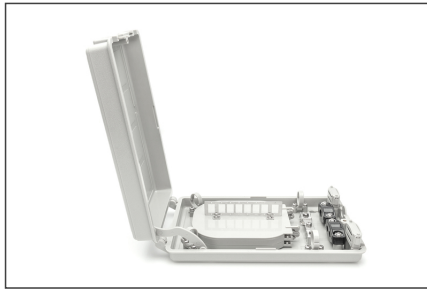

# DIGITUS Fiber Optic Outdoor Distribution Box, 8x SC SX

DN-968915  
EAN 4016032371021

**FO distribution box, outdoor, 8x SC SX/LC DX 53x148x243 mm**

- coupler holder for up to 8x SC SX or LC DX couplers
- 1x 16 mm diameter cable entry + 2x 14 mm diameter cable entries + 24x 2-3 mm diameter cable entries

- splice cassettes for up to 16 fibers
- earthing connection possible
- cable guiding rings
- incl. 12x shrink splice protection, tape, cable ties and fixing material

Logistics						
	Number (pcs)	Weight (kg)	Depth (cm)	Width (cm)	Height (cm)	cm³
Packaging Unit Carton	18	13.62	50.00	30.00	42.00	63,000.00
Packaging Unit Inside	1	0.76	6.50	16.00	28.00	2,912.00
Packaging Unit Single	1	0.76	6.50	16.00	28.00	2,912.00
Net single without Packaging	1	0.60	24.30	14.80	5.30	0.00

**More images:**

**DN-908915**  
Fiber Optic Outdoor Distribution Box, 8x SC SX

**DIGITUS**

IP65 Protection Class  
 Waterproof Outdoor  
 Lock Mount  
 Cable Management  
 IP65 Protection Class

**DN-908915**  
Fiber Optic Outdoor Distribution Box, 8x SC SX