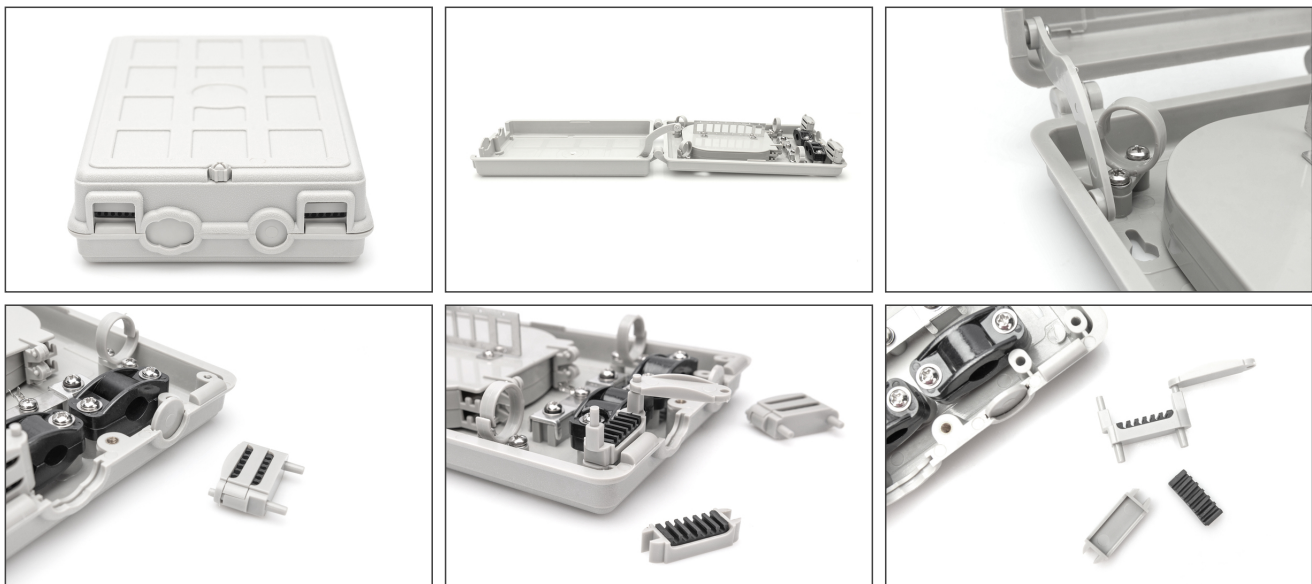

# DIGITUS Fiber Optic Outdoor Distribution Box, 8x SC SX

DN-968915  
EAN 4016032371021

**FO distribution box, outdoor, 8x SC SX/LC DX 53x148x243 mm**

- coupler holder for up to 8x SC SX or LC DX couplers
- 1x 16 mm diameter cable entry + 2x 14 mm diameter cable entries + 24x 2-3 mm diameter cable entries

- splice cassettes for up to 16 fibers
- earthing connection possible
- cable guiding rings
- incl. 12x shrink splice protection, tape, cable ties and fixing material

Logistics						
	Number (pcs)	Weight (kg)	Depth (cm)	Width (cm)	Height (cm)	cm³
Packaging Unit Carton	18	13.62	50.00	30.00	42.00	63,000.00
Packaging Unit Inside	1	0.76	6.50	16.00	28.00	2,912.00
Packaging Unit Single	1	0.76	6.50	16.00	28.00	2,912.00
Net single without Packaging	1	0.60	24.30	14.80	5.30	0.00

**More images:**

**DN-908915**  
Fiber Optic Outdoor Distribution Box, 8x SC SX

**DIGITUS**

IP65 Protection Class  
 Waterproof Outdoor  
 Lock Mount  
 Cable Management  
 IP65 Protection Class

**DN-908915**  
Fiber Optic Outdoor Distribution Box, 8x SC SX

**DIGITUS**

IP65 Protection Class  
 Waterproof Outdoor  
 Lock Mount  
 Cable Management  
 IP65 Protection Class

**DN-908915**  
Fiber Optic Outdoor Distribution Box, 8x SC SX

**DIGITUS**

IP65 Protection Class  
 Waterproof Outdoor  
 Lock Mount  
 Cable Management  
 IP65 Protection Class