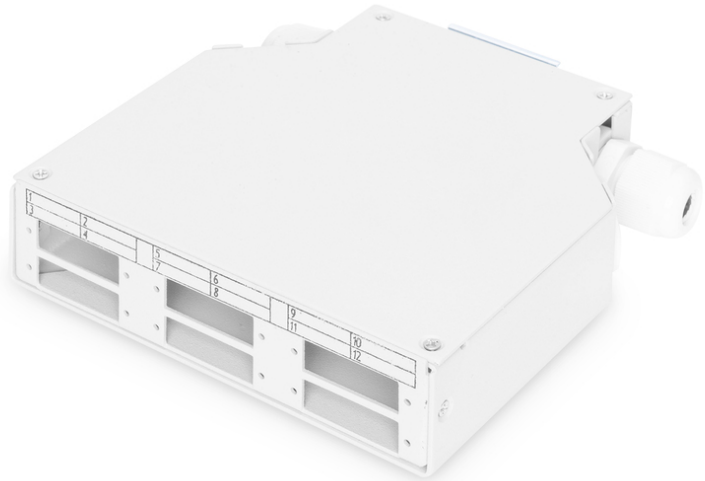

# DIGITUS Din Rail Distribution Box

**DN-96890**  
**EAN 4016032370680**

**DIN Rail Splicing Box for 6x SC//DX Couplers, Color grey**  
 Din Rail Distribution Box for 6x SC/DX Couplers

• 125 x 130 x 35 mm ( W x D x H )