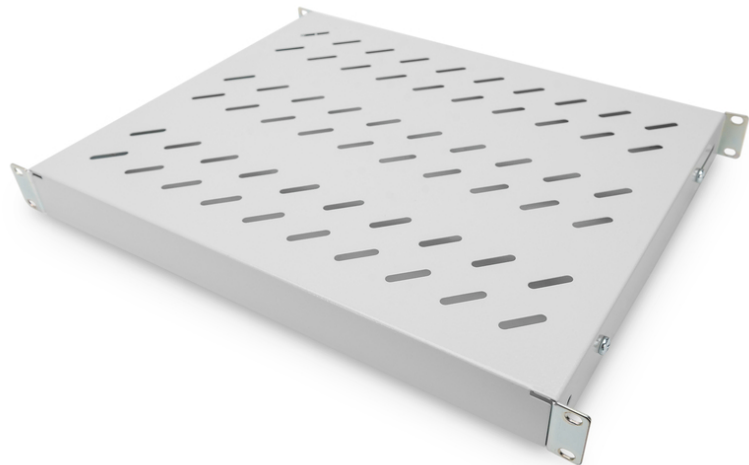

# DIGITUS Shelf with Variable Rails for Fixed Mounting in 483 mm (19") Cabinets

DN-97644  
 EAN 4016032364962

**1U fixed shelf for 600 mm depth racks 44x483x358 mm, adjust. 350-550 mm depth, grey**

The shelves for fixed mounting can be installed easy on the four 483 mm (19") profile rails of your 483 mm (19") network- or server cabinet. Due to their stable, perforated steel sheet with a load capacity of 50 kg, they are the optimal surface for components which are not 483 mm (19") suitable. The fixing rails are can be adjusted if needed.

- for fixed mounting on the four 483 mm (19") profile rails
- sturdy, perforated steel sheet
- incl. fixing material

- 4-point fixing (front- and rear 19" profile rails)
- Color: light grey, RAL 7035
- Load capacity: 50 kg
- Mounting type: Adjustable mounting rails
- Units: 1
- Weight: 2.38 kg
- Inch form factor (IEC 60297): 482.6 mm (19")
- Suitable cabinet depth: 600 mm