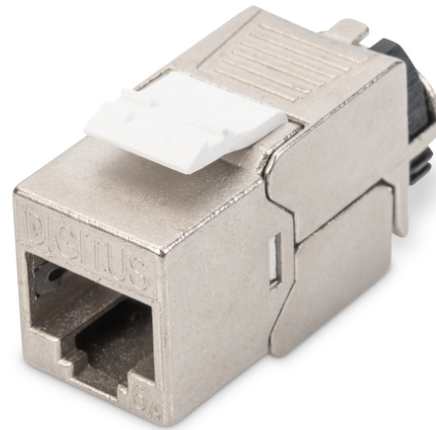

DIGITUS Cat. 6A keystone module, shielded with intelligent cable manager

DN-93617
 EAN 4016032353539

CAT 6A Keystone Jack, shielded tool free connection

The shielded cat. 6A keystone module set DN-93617 from DIGITUS® impresses with future-oriented standards and high-end quality for your network. The modules have a 360° shield contact and a resealable, intelligent cable manager for cable grip and cable fixation. The compact design makes series installation possible in a 483 mm (19") 1U panel. Tool-free installation uses LSA rails color-coded in accordance with EIA/TIA 568 A&B. Its compact design also means that the module fits in design-compatible modular junction boxes.

- 360° shield contact
- Case material: Zinc die-cast – nickel-plated
- Contact material: Phosphor bronze
- Contact coating: Nickel, gold-plated 0.5 μ
- Insertion force: Max. 30N (as per IEC 60603-7-51)
- Holding force: 7.7 kg between jack and plug
- Operating temperature range: -20 °C to +70 °C (ISO/IEC 11801, ANSI/TIA 568 C.2)
- Mating cycles: ≥ 1000 (ISO/IEC 11801, IEC 60603-7-51)
- Copper cable diameter: AWG (26/7 – 22/1), stranded and solid wire
- Tested with AWG 22/1 solid installation cable
- (DIGITUS® DK-174X-A-VH-X; AWG 22/1 cat. 7A installation cable)
- Dielectric strength: 1000 VDC (contact/contact), 1500 VDC (contact/ground)
- Tool-free installation using LSA insulation-displacement connectors color coded in accordance with EIA/TIA 568 A & B
- Intelligent cable manager (resealable)
- Dimensions (HxWxD): 21.0 x 14.5 x 34.5 mm
- Weight: 19.5 g