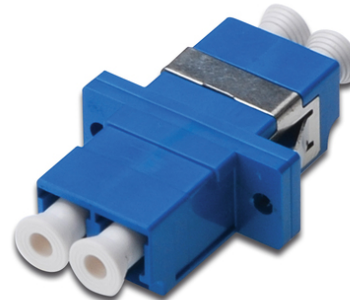

DIGITUS LC / LC Coupler, Singlemode

DN-96007-1
 EAN 4016032335764

FO coupler, duplex, LC to LC, SM, color blue, OS2 ceramic sleeve, polymer housing, incl. screws

The high quality DIGITUS® fiber optic couplers with ceramic ferrule are the perfect supplement for the assembling of splice boxes. Due to constant quality controls and the accurate processing, the couplers guarantee an optimal performance and link quality. Each coupler is equipped with a dust protection cup, to protect the ferrules against dust. Moreover the couplers are delivered with the suitable mounting material, so that they can be installed and fixed to the front panels immediatly. The perfect performance is achieved by using the DIGITUS® Pigtails, which are also high quality manufactured and

whose connectors interact with the couplers in the best of possible ways.

The best solution for Splice Boxes

- LC / LC
- Duplex
- Singlemode
- Ceramic Sleeve
- Polymer housing
- Blue
- incl. fixing material