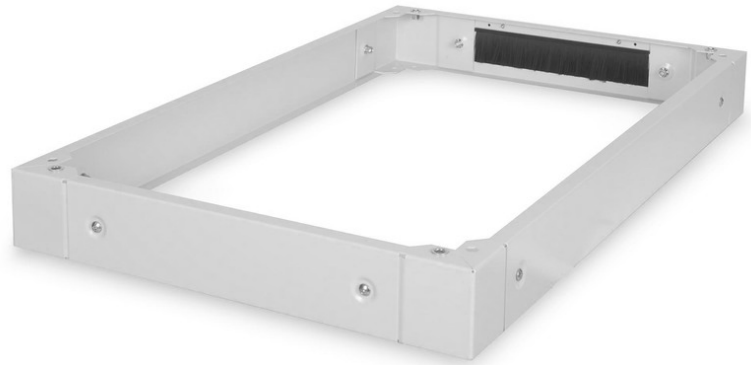

DIGITUS Plinth for Server Cabinets of the Unique Series - 600x1000 mm (WxD)

DN-19 PLINTH-6/10-1
EAN 4016032334965

Plinth for Unique server racks 100x600x1000 mm, color grey (RAL 7035)

The Plinth are available for all 483 mm (19") cabinets of the Unique Series as well as the Dynamic Basic Series of DIGITUS Professional. Extends the floor clearance by 100 mm. Up to two plinth can be stacked to reach 200 mm. The space can be used for the storage of cables and for cable management. The delivery takes place unmounted.

The DIGITUS 483 mm (19") equipment is made for high demand IT-infrastructure solutions, produced on German standards.

- Easy installation underneath the cabinets

- 1.5 - 2.0 mm strong steel sheet
- Removable side panels
- Rear side panel with brush cable entry, 300 x 60 mm
- Color: light grey, RAL 7035
- Depth: 1000 mm
- Width: 600 mm
- For cabinet series: Unique Server
- Inch form factor (IEC 60297): 482.6 mm (19")