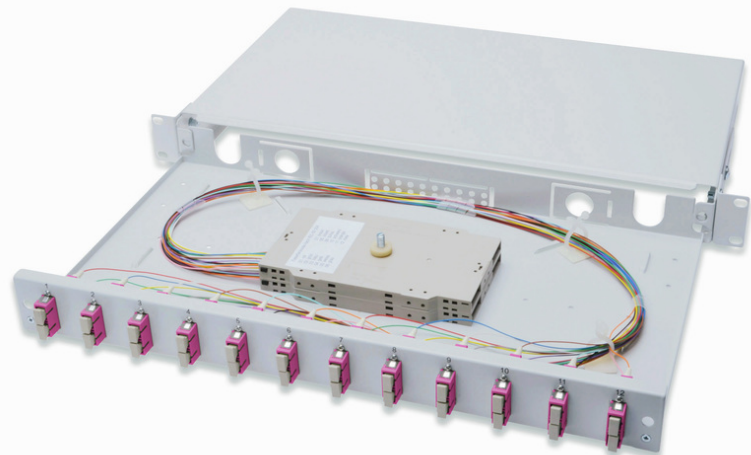

DIGITUS Fiber Optic Splice Box, Equipped, SC, OM4

DN-96321-4
EAN 4016032325796

FO splice box, 1U, equipped, 12x SC DX, OM4 inkl. Spleißkass., gefärbte Pigtaills, Kupplungen

FO splice box, 1U, equipped, 12x SC DX, OM4, incl. splice cassette, colored pigtaills, couplers

- Completely prefabricated, fiber pigtaills exposed and inserted into the splice cassette(s), crimp splice holders
- Colored pigtaills
- Couplers with zirconia ceramic ferrule
- Couplers in polymer housing
- Carrier housing made of 1.0 mm steel sheet, varnished
- 1 height unit (44.45 mm)

- 483mm width (19")
- 240mm depth
- M20/M25 screw, cassette, cassette cover and strain relief included
- 12x SC duplex, Multimode OM4
- Assembly: Splice Box
- Color: light grey, RAL 7035
- Connector type: SC / UPC / duplex
- Fiber class: OM4
- Number of fibers: 24
- Type: sliding