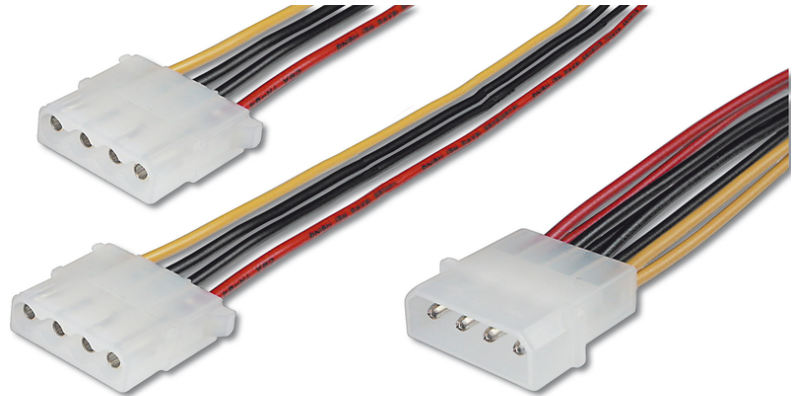

# DIGITUS Internal Y-power supply cable

AK-430400-002-M  
EAN 4016032325123

### Internal Y-power supply cable 0.20m, IDE - 2x IDE connector

You can never have enough power connections. Whether disk drives, fans, lighting or other consumers, these adaptors doubles the connection at power supply unit for two 13.3 cm (5.25") disk drives.

#### Safe connection and power supply

- IDE plug (13,4cm/5.25") <=> 2x IDE jack (13,4cm/5.25")
- Assortment: Internal Power Supply Cables
- AWG: 18

- Color cable: various
- Color connector: transparent
- Connector 1: IDE (5,25") power plug
- Connector 2: 2x IDE (5,25") power jack
- Hoods: plastic
- Wire material: CU
- Length: 0.2 m
- Shielding: Unshielded