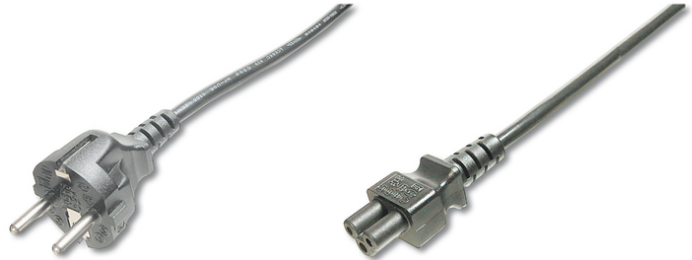

DIGITUS German Power Cord connection cable

AK-440115-008-S
 EAN 4016032322948

Power Cord, CEE 7/7 (Typ-F) - C5 M/F, 0,75m, H05VV-F3G 0.75qmm, bl

This power cord connection cable, also known as „Micky Mouse“- or „cloverleaf“ connector, is used for the connection of a Laptop or power supply unit to the German indoor power supply system (outlet).

Corresponds to the German guidelines

- Assortment: Device Connection Cables
- Cable standard: H05 VV F3G
- Color cable: black
- Color connector: black

- Connector 1: Schuko (CEE 7/7), plug
- Connector 2: IEC C5, jack
- Connector surface: nickel-plated
- Current load capacity: 250V/10A
- Hoods: molded
- Lead cross-section: 0.75qmm
- Packaging: Polybag
- Wire material: CU
- Length: 0.75 m
- Shielding: Unshielded