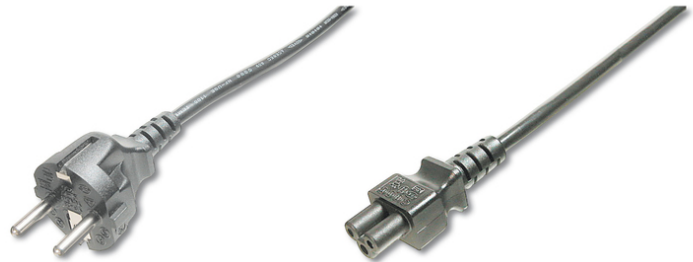

DIGITUS German Power Cord connection cable

AK-440115-012-S
 EAN 4016032322788

Power Cord, CEE 7/7 (Typ-F) - C5 M/F, 1.2m, H05VV-F3G 0.75qmm, bl

This power cord connection cable, also known as „Micky Mouse“- or „cloverleaf“ connector, is used for the connection of a Laptop or power supply unit to the German indoor power supply system (outlet).

Corresponds to the German guidelines

- Assortment: Device Connection Cables
- Cable standard: H05 VV F3G
- Color cable: black
- Color connector: black

- Connector 1: Schuko (CEE 7/7), plug
- Connector 2: IEC C5, jack
- Connector surface: nickel-plated
- Current load capacity: 250V/10A
- Hoods: molded
- Lead cross-section: 0.75qmm
- Packaging: Polybag
- Wire material: CU
- Length: 1.2 m
- Shielding: Unshielded