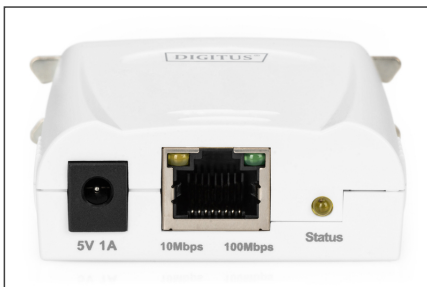

More images: