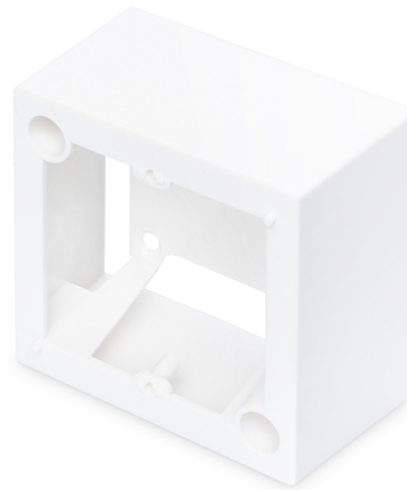

# DIGITUS Surface Mountbox for Walloutlet Faceplates 80x80 mm, French Type

DN-93804  
EAN 4016032309987

**Surface mount box for faceplates 80x80 mm, color pure white, French layout**

The DIGITUS® Surface mount boxes for keystone outlets are the perfect solution to extend your data outlets. Available layouts: German, French, British.

- Layout keystone entry: 90° outlet
- Area of application: Cavity socket, trunking, surface mount box
- Norms: ISO/IEC 11801 3rd Ed., EN 50173-1, EIA/TIA 568-C
- General properties:
- Suitable for installation in trunking, flush and surface mount
- Integrated dust cover

- Plastic label field
- Design compatible to current switch ranges of switch manufacturers
- Technical properties:
- Wall outlet material: Die-cast metal
- Central plate material: ABS UL 94V-0
- Frame material: ABS UL 94V-0
- Surface mount box material: ABS UL 94V-0
- Physical properties:
- Operation temperature: -20° C to +70 °C (ISO/IEC 11801, EN 50173-1, ANSI/TIA/EIA 568 C)