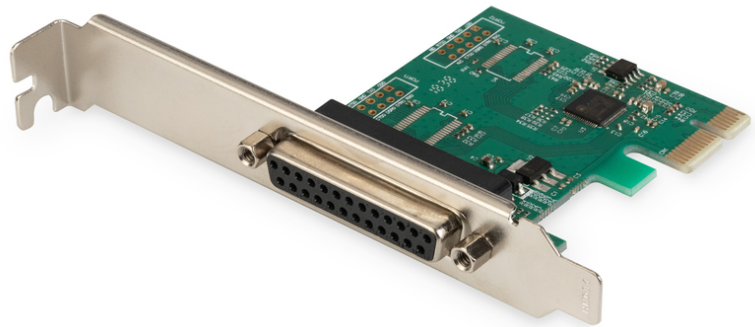

DIGITUS 1-Port Parallel Interface Card, PCI Express

DS-30020-1
EAN 4016032309383

Parallel I/O PCIeexpress Add-On card 1-port, incl. low profile, chipset:AX99100

Get more out of your parallel peripherals! The DIGITUS® parallel interface card, PCIe helps your old parallel devices perform like never before! With data transfer speeds of up to 2.5 Mbits/sec – up to 3 times faster than built-in parallel ports!

Take full advantage of all your high-speed parallel devices

- 1x DSUB 25, parallel port, jack
- Chipset: AX99100
- Data transfer rate up to 1,5 Mbps
- Supports enhanced capability port (ECP)

- Compliant with PCI Express base specification 2.0
- Compliant with PCI power management 1.2
- Incl. low profile bracket
- Operating temperature: 0 °C - 70 °C
- Operating humidity: 0% - 85% RH (non-condensing)
- Supports Windows 10, 8.1, 8, 7, Vista, XP, Mac OS X and Linux

Package contents

- 1-Port Parallel Interface Card, PCI Express
- Low profile bracket
- Driver CD
- Manual

Logistics						
	Number (pcs)	Weight (kg)	Depth (cm)	Width (cm)	Height (cm)	cm ³
Packaging Unit Carton	40	8.40	38.00	38.00	30.00	43,320.00
Packaging Unit Inside	1	0.21	3.00	14.00	16.00	672.00
Packaging Unit Single	1	0.21	3.00	14.00	16.00	672.00
Net single without Packaging	1	0.00	0.00	0.00	0.00	0.00