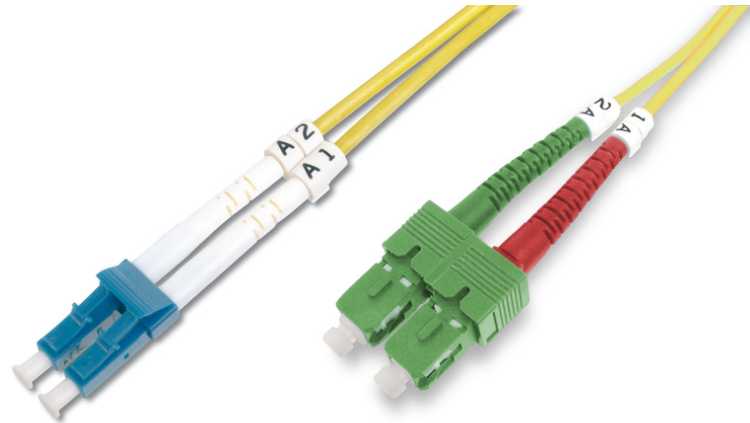

DIGITUS Fiber Optic Singlemode Patchcable SC (APC) to LC (PC)

DK-292SCA3LC-02
EAN 4016032309277

FO patch cord, duplex, SC (APC) to LC (PC) SM OS2 09/125 μ, 2 m

FO patch cord, duplex, SC (APC) to LC (PC),SM OS2 09/125 μ, 2 m

Future-oriented standards and high-end quality for your network.

- Duplex cable
- LSOH
- Connector with ceramic ferrule
- Cable diameter 2 mm
- Single packed with test-report
- Assortment: Fiber Optic Patch Cables
- Boot: single-color

- Cable diameter: 3 mm
- Cable jacket: LSOH
- Cable type: I-VH 2E9/125μ
- Color cable: yellow
- Connector 1: SC (APC)
- Connector 2: LC
- Fiber class: OS2
- Fiber diameter: 9/125μ
- Mode: Singlemode
- Packaging: DIGITUS Polybag
- Length: 2 m