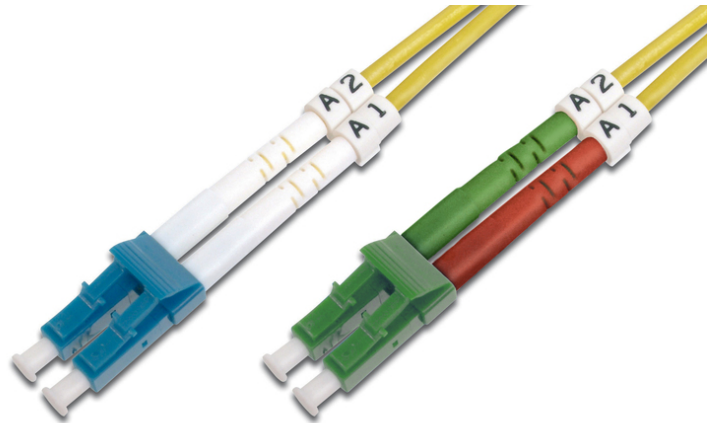

# DIGITUS Fiber Optic Singlemode Patch Cord, LC (APC) / LC

DK-293LCA3LC-02  
 EAN 4016032309154

**FO patch cord, duplex, LC (APC) to LC (PC) SM OS2 09/125 μ, 2 m**

FO patch cord, duplex, LC (APC) to LC (PC),SM OS2 09/125 μ, 2 m

**Future-oriented standards and high-end quality for your network.**

- Duplex cable
- LSOH
- Connector with ceramic ferrule
- Cable diameter 2 mm
- Single packed with test-report
- Assortment: Fiber Optic Patch Cables
- Boot: single-color

- Cable diameter: 3 mm
- Cable jacket: LSOH
- Cable type: I-VH 2E9/125μ
- Color cable: yellow
- Connector 1: LC (APC)
- Connector 2: LC
- Fiber class: OS2
- Fiber diameter: 9/125μ
- Mode: Singlemode
- Packaging: DIGITUS Polybag
- Length: 2 m