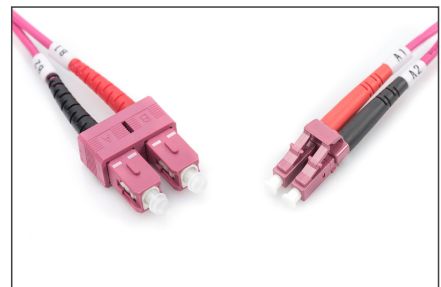

# DIGITUS Fiber Optic Multimode Patch Cord, OM4, LC / SC

DK-2532-05-4  
 EAN 4016032308942

**FO patch cord, duplex, LC to SC MM OM4 50/125 μ, 5 m**

FO patch cord, duplex, LC to SC,MM OM4 50/125 μ, 5 m

**Future-oriented standards and high-end quality for your network.**

- Duplex cable
- LSOH
- Connector with ceramic ferrule
- Cable diameter 2 mm
- Single packed with test-report
- Color: RAL 4003
- Assortment: Fiber Optic Patch Cables
- Boot: two-color

- Cable diameter: 3 mm
- Cable jacket: LSOH
- Cable type: I-VH 2G50/125μ
- Color cable: erika violet
- Connector 1: LC
- Connector 2: SC
- Fiber class: OM4
- Fiber diameter: 50/125μ
- Mode: Multimode
- Packaging: DIGITUS Polybag
- Length: 5 m

**More images:**

Part No.	DK-2532-05-4			
Lenght	5 m			
Cable Type	Duplex MM 50/125		OM4 LSZH	
	END A		END B	
Connector Type	LC		SC	
	0.16	0.13	0.15	0.14
Insertion Loss (dB)	41.20	39.10	38.20	42.30
Return Loss (dB)	PASS			
Q.C.				