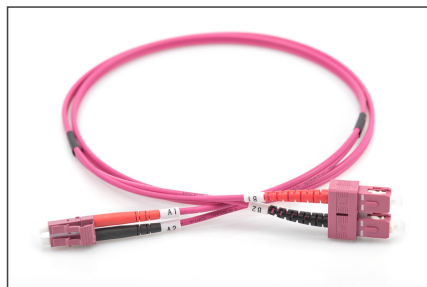

# DIGITUS Fiber Optic Multimode Patch Cord, OM4, LC / SC

DK-2532-05-4  
 EAN 4016032308942

**FO patch cord, duplex, LC to SC MM OM4 50/125 μ, 5 m**

FO patch cord, duplex, LC to SC,MM OM4 50/125 μ, 5 m

**Future-oriented standards and high-end quality for your network.**

- Duplex cable
- LSOH
- Connector with ceramic ferrule
- Cable diameter 2 mm
- Single packed with test-report
- Color: RAL 4003
- Assortment: Fiber Optic Patch Cables
- Boot: two-color

- Cable diameter: 3 mm
- Cable jacket: LSOH
- Cable type: I-VH 2G50/125μ
- Color cable: erika violet
- Connector 1: LC
- Connector 2: SC
- Fiber class: OM4
- Fiber diameter: 50/125μ
- Mode: Multimode
- Packaging: DIGITUS Polybag
- Length: 5 m

**More images:**

Part No.	DK-2532-05-4			
Lenght	5 m			
Cable Type	Duplex MM 50/125		OM4 LSZH	
	END A		END B	
Connector Type	LC		SC	
	0.16	0.13	0.15	0.14
Insertion Loss (dB)	41.20	39.10	38.20	42.30
Return Loss (dB)	PASS			
Q.C.				