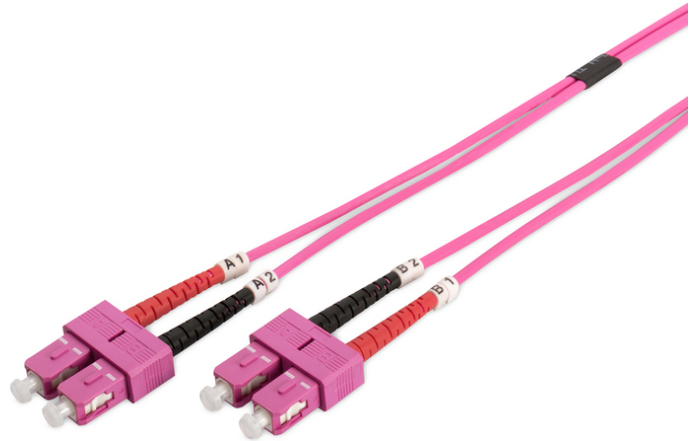

# DIGITUS Fiber Optic Multimode Patch Cord, OM4, SC / SC

DK-2522-01-4  
 EAN 4016032308850

**FO patch cord, duplex, SC to SC MM OM4 50/125 μ, 1 m**

FO patch cord, duplex, SC to SC,MM OM4 50/125 μ, 1 m

**Future-oriented standards and high-end quality for your network.**

- Duplex cable
- Connector with ceramic ferrule
- Cable diameter 2 mm
- Single packed with test-report
- Color: RAL 4003
- Assortment: Fiber Optic Patch Cables
- Boot: two-color

- Cable diameter: 3 mm
- Cable jacket: LSOH
- Cable type: I-VH 2G50/125μ
- Color cable: erika violet
- Connector 1: SC
- Connector 2: SC
- Fiber class: OM4
- Fiber diameter: 50/125μ
- Mode: Multimode
- Packaging: DIGITUS Polybag
- Length: 1 m

**More images:**

Part No.	DK-2522-01-4			
Lenght	1 m			
Cable Type	Duplex MM 50/125		OM4 LSZH	
	END A		END B	
Connector Type	SC		SC	
Insertion Loss (dB)	0.11	0.05	0.11	0.11
Return Loss (dB)	30.5	32	33.2	35.8
Q.C.	PASS			