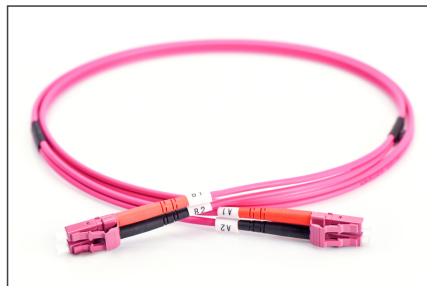

DIGITUS Fiber Optic Multimode Patchcord, OM4, LC / LC

DK-2533-05-4
EAN 4016032308829

FO patch cord, duplex, LC to LC MM OM4 50/125 μ, 5 m

FO patch cord, duplex, LC to LC,MM OM4 50/125 μ, 5 m

Future-oriented standards and high-end quality for your network.

- Duplex cable
- LSOH
- Connector with ceramic ferrule
- Cable diameter 2 mm
- Single packed with test-report
- Color: RAL 4003
- Assortment: Fiber Optic Patch Cables
- Boot: single-color
- Cable diameter: 2 mm

- Cable jacket: LSOH
- Cable type: I-VH 2G50/125μ
- Color cable: erika violet
- Connector 1: LC
- Connector 2: LC
- Fiber class: OM4
- Fiber diameter: 50/125μ
- Mode: Multimode
- Number of connectors side 1: 2
- Number of connectors side 2: 2
- Packaging: DIGITUS Polybag
- Length: 5 m

More images:

Part No.	DK-2533-05-4			
Lenght	5 m			
Cable Type	Duplex MM 50/125		OM4 LSZH	
	END A		END B	
Connector Type	LC		LC	
	LC	LC	LC	LC
Insertion Loss (dB)	0.06	0.09	0.17	0.11
Return Loss (dB)	37.7	30.1	39.5	39.7
Q.C.	PASS			