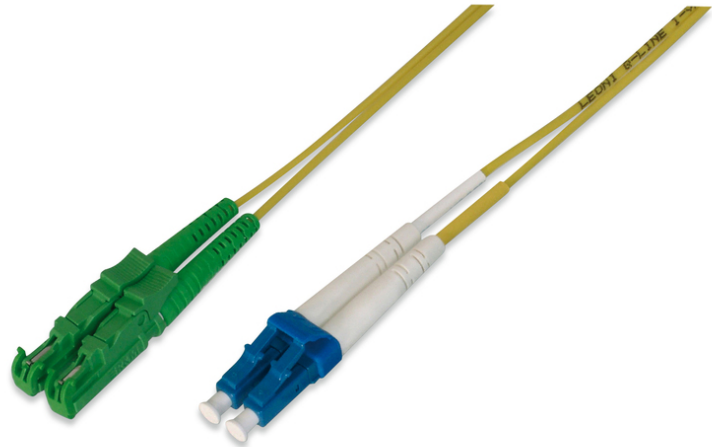

DIGITUS Fiber Optic Patch Cord, E2000 (8° APC) to LC (UPC), Singlemode

AL-9E2000LC-10I
EAN 4016032308331

FO patch cord, duplex, E2000 (APC) to LC (UPC) R+M, SM OS2 09/125 μ, 10 m

DIGITUS® Professional offers a wide range of high quality fiber optic patch cables. Practically every request and every requirement is covered by the broad range of cable types. The product range includes OM1, OM2, OM3 and OS2 versions. DIGITUS® fiber optic installation cables guarantee the best performance and fail-safety. All cables are single packed a polybag with test report.

Cost reduction by verifiable quality and high performance.

- Duplex cable
- LSOH
- Connector with ceramic ferrule

- Single packed with test-report
- Single packed with test-report
- Assortment: Fiber Optic Patch Cables
- Boot: single-color
- Cable type: I-VH 2E9/125μ
- Color cable: yellow
- Connector 1: E2000 (APC)
- Connector 2: LC
- Fiber class: OS2
- Fiber diameter: 9/125μ
- Mode: Singlemode
- Packaging: Polybag
- Length: 10 m