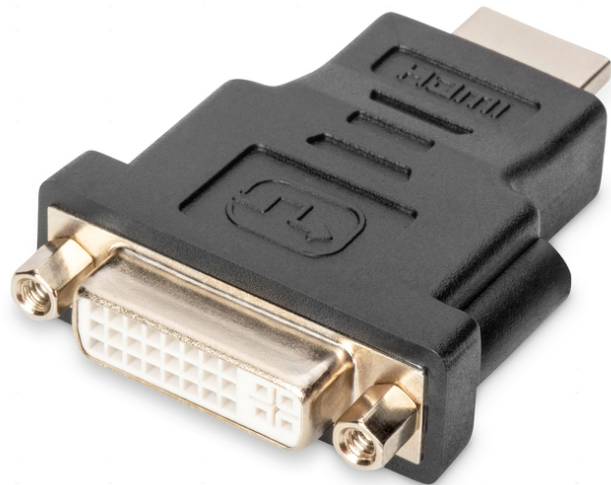

DIGITUS HDMI Adapter, HDMI to DVI-I

DB-330505-000-S
EAN 4016032298700

HDMI adapter, type A - DVI-I(24+5) M/F, comp. to former HDMI 1.3, bi

This adapter is suitable for connecting HDMI Type A cables to devices or cables with a DVI-I plug. It supports digital or analog signal transmission. The adapter works bi-directionally, which means it can adapt in both directions.

Dual link adapter from HDMI to DVI - supports digital and analog signals

- Supports up to 1080p with 60 Hz
- Supports DVI 24+5 and DVI 24+1
- Color cable: black

- Connector 1: HDMI type A, plug
- Connector 2: DVI-I, (24+5), jack
- Connector surface: nickel-plated
- HDTV Resolution max.: 1920 x 1200 Pixel, 60Hz
- HDTV Standard: Full HD
- Hoods: molded
- AOC - Active Optical Cable: no
- Shielding: single shielding