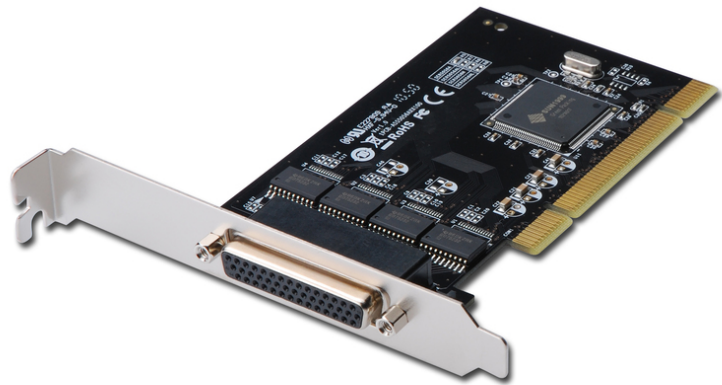

# DIGITUS 4-Port Serial interface card, PCI

DS-33002-1  
EAN 4016032278528

**Serial I/O RS232 PCI Add-On Card 4-port, chipset: SUN1989**

Serial I/O RS232 PCI Add-On Card,4-port, chipset: SUN1989

**Perfect for connecting serial modems, PDAs, digital cameras, printers, ISDN terminal adapters and more**

- 4 x DSUB 9, serial ports, male
- Chipset: SUN1999
- Data transfer rate up to 921,600bps

- Universal PCI interface 3.3V & 5V, 32-bit/64-bit
- Plug and play
- Supports Windows 10, 8.1, 8, 7, Vista, XP and Linux