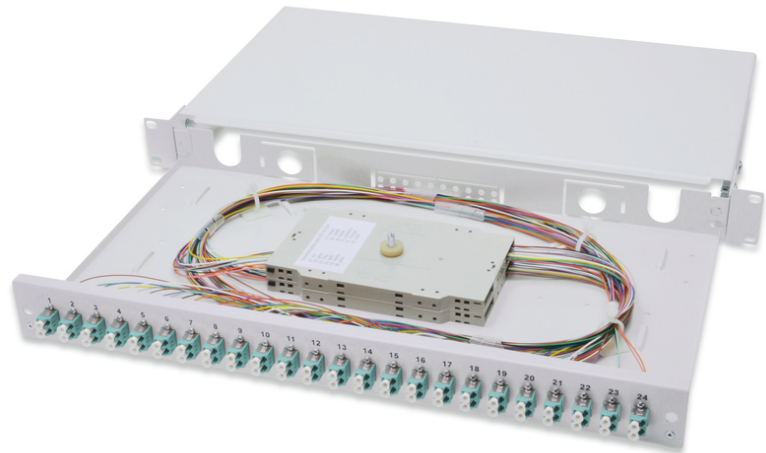

# DIGITUS Fiber Optic Splice Box, Equipped, LC, OM3

DN-96332/3  
EAN 4016032278474

**FO splice box, 1U, equipped, 24x LC DX, OM3 incl. splice cassette, colored pigtails, couplers**

FO splice box, 1U, equipped, 24x LC DX, OM3,incl. splice cassette, colored pigtails, couplers

- Completely prefabricated, fiber pigtails exposed and inserted into the splice cassette(s)
- Colored pigtails
- Couplers with zirconia ceramic ferrule
- Couplers in polymer housing
- Carrier housing made of 1.0 mm steel sheet, varnished
- 1 height unit (44.45 mm)

- 483mm width (19")
- 240mm depth
- M20/M25 screw, cassette, cassette cover and strain relief included
- Sliding
- Assembly: Splice Box
- Color: light grey, RAL 7035
- Connector type: LC / UPC / duplex
- Fiber class: OM3
- Number of fibers: 48
- Type: sliding