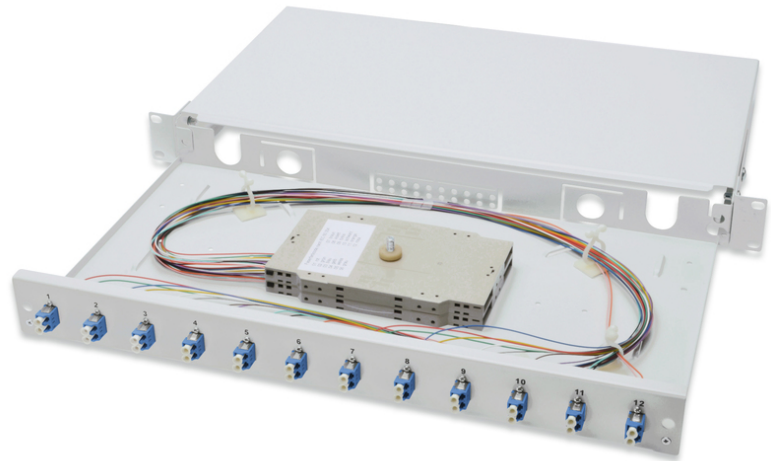

DIGITUS Fiber Optic Splice Box, Equipped, LC, OS2

DN-96331/9
EAN 4016032278450

FO splice box, 1U, equipped, 12x LC DX, OS2 incl. splice cassette, colored pigtailed, couplers

FO splice box, 1U, equipped, 12x LC DX, OS2, incl. splice cassette, colored pigtailed, couplers

- Completely prefabricated, fiber pigtailed exposed and inserted into the splice cassette(s)
- Colored pigtailed
- Couplers with ceramic sleeve
- Couplers in polymer housing
- Carrier housing made of 1.0 mm steel sheet, varnished
- 1 height unit (44.45 mm)

- 483mm width (19")
- 240mm depth
- M20/M25 screw, cassette, cassette cover and strain relief included
- Sliding
- Assembly: Splice Box
- Color: light grey, RAL 7035
- Connector type: LC / UPC / duplex
- Fiber class: OS2
- Number of fibers: 24
- Type: sliding