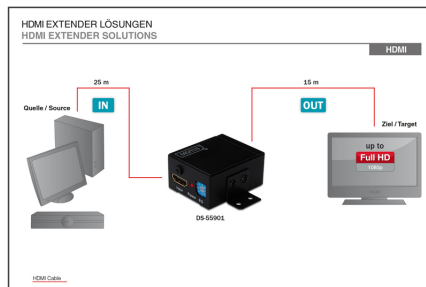

More images:

VIDEO VERLÄNGERUNGEN VIDEO EXTENSIONS		M=Meter / meters
HDMI		
DS-55901-1 (all resolutions)	30 M	
DS-55901	30 M	
DS-55900	30 M	
DS-55902 (audio/video)	100 M	
DS-55900 (parallel)	100 M	
DS-55900	100 M	
DS-55900	100 M	
VGA		
DS-55900-1	30 M	
DS-55900 (parallel)	100 M	
DS-55900	30 M	
DS-55902 (audio/video)	100 M	
DS-55900 (parallel)	100 M	
DS-55900	100 M	
DVI		
DS-55901	30 M	
DS-55901	30 M