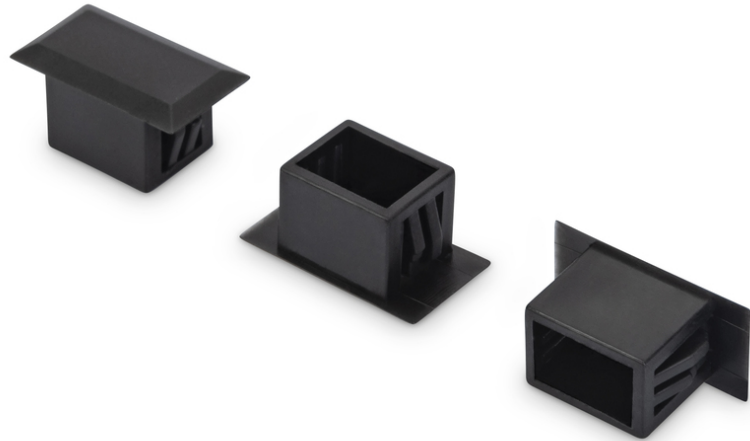

# DIGITUS Fiber blind plate

AL-BP-LCD  
 EAN 4016032262879

**Blindplate for LC duplex holes 100 pcs.**

Blindplate for LC duplex holes, 100 pcs.

- Used in termination boxes to cover ports not used

- Avoids dust and dirt in termination boxes
- Shipment: 100 pcs. per poly bag
- Material: plastic, black