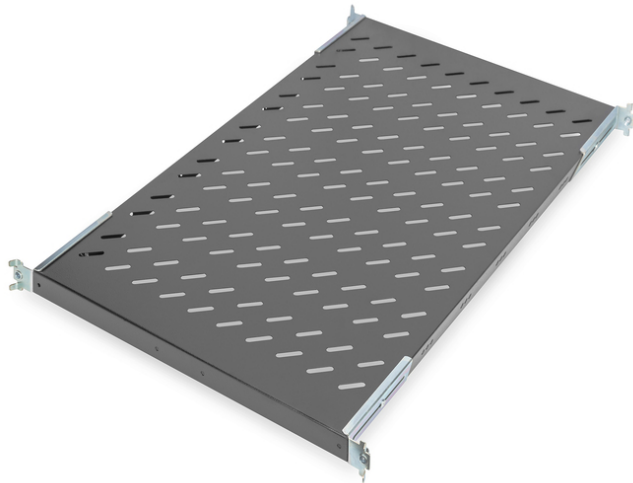

# DIGITUS Shelve for Network and Server cabinets

**DN-19 TRAY1-1000-ECB**  
**EAN 4016032262480**

**1U fixed shelf for racks from 1000 mm depth 44x486x770 mm, up to 50 kg, black (RAL 9005)**

1U fixed shelf for racks from 1000 mm depth, 44x486x770 mm, up to 50 kg, black (RAL 9005)

- Four fixing points fit at the sites of the rear and front mounting angles
- Fixed installation
- Perforated sheet steel
- Load carrying capacity: Up to 50 kg
- Requires 1U

- Complete with fixing material
- 4-point fixing (front- and rear 19" profile rails)
- Color: black, RAL 9005
- Load capacity: 50 kg
- Mounting type: Fixed mounting
- Units: 1
- Inch form factor (IEC 60297): 482.6 mm (19")
- Suitable cabinet depth: ≥ 1000 mm