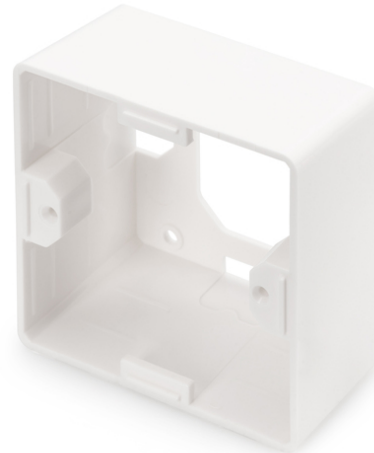

# DIGITUS Surface Mountbox 80x80 mm for Keystone Walloutlet, German Type

DN-93803  
EAN 4016032259367

**Surface mount box for faceplates 80x80x42 mm, color pure white, German layout**

The DIGITUS® Surface mount boxes for keystone outlets are the perfect solution to extend your data outlets. Available layouts: German, French, British.

- Layout keystone entry: 45° outlet
- Area of application: Cavity socket, trunking, surface mount box
- Norms: ISO/IEC 11801 3rd Ed., EN 50173-1, EIA/TIA 568-C
- General properties:
- Suitable for installation in trunking, flush and surface mount
- Central ground connection
- Integrated dust cover

- Plastic label field
- Design compatible to current switch ranges of switch manufacturers
- Technical properties:
- Wall outlet material: Die-cast metal
- Central plate material: ABS UL 94V-0
- Frame material: ABS UL 94V-0
- Surface mount box material: ABS UL 94V-0
- Physical properties:
- Operation temperature: -20° C to +70 °C (ISO/IEC 11801, EN 50173-1, ANSI/TIA/EIA 568 C)
- Colour: White RAL9003