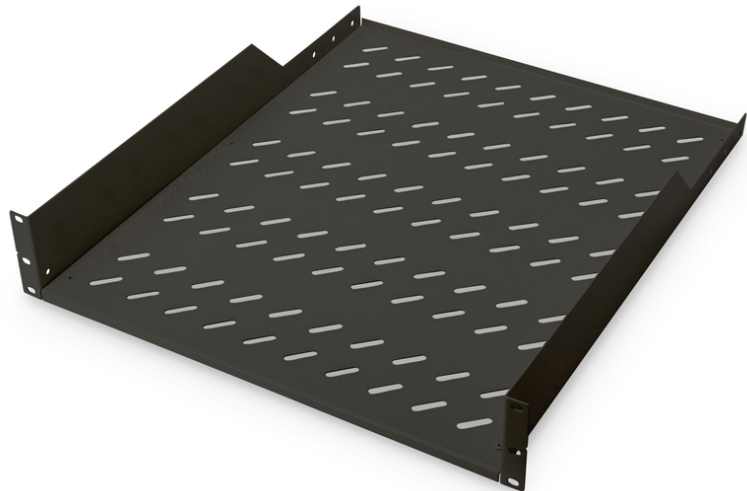

DIGITUS Shelf for Fixed Installation in 483 mm (19") Cabinets

DN-19 TRAY-2-55-SW
EAN 4016032256830

2U fixed shelf for racks from 800 mm depth 88,5x482x552 mm, up to 25 kg, black (RAL 9005)

The shelves for fixed mounting can be installed easy on the two front 483 mm (19") profile rails of your 483 mm (19") network- or server cabinet. Due to their stable, perforated steel sheet with a high load capacity, they are the optimal surface for components which are not 483 mm (19") suitable.

- Fixed installation
- sturdy, perforated steel sheet
- incl. fixing material

- 2-point fixing (front 19" profile rails)
- Color: black, RAL 9005
- Load capacity: 25 kg
- Mounting type: Fixed mounting
- Units: 2
- Inch form factor (IEC 60297): 482.6 mm (19")
- Suitable cabinet depth: ≥ 800 mm