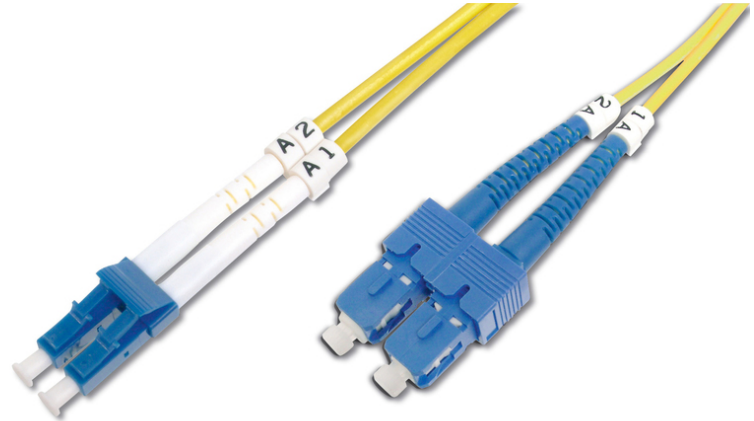

DIGITUS Fiber Optic Singlemode Patch Cord, LC / SC

DK-2932-10
EAN 4016032249689

FO patch cord, duplex, LC to SC SM OS2 09/125 μ, 10 m

FO patch cord, duplex, LC to SC, SM OS2 09/125 μ, 10 m

Best performance and link quality for your network.

- Duplex cable
- LSOH
- Connector with ceramic ferrule
- Cable diameter 2 mm
- Single packed with test-report
- Assortment: Fiber Optic Patch Cables

- Boot: single-color
- Cable type: I-VH 2E9/125μ
- Color cable: yellow
- Connector 1: LC
- Connector 2: SC
- Fiber class: OS2
- Fiber diameter: 9/125μ
- Mode: Singlemode
- Packaging: DIGITUS Polybag
- Length: 10 m

More images:

Part No.	DK-2932-10			
Lenght	10 m			
Cable Type	Duplex SM 9/125		OS2 LSZH	
	END A		END B	
Connector Type	LC		SC	
Insertion Loss (dB)	0.17	0.17	0.10	0.21
Return Loss (dB)	53.7	54.7	53.1	54.3
Q.C.	PASS			