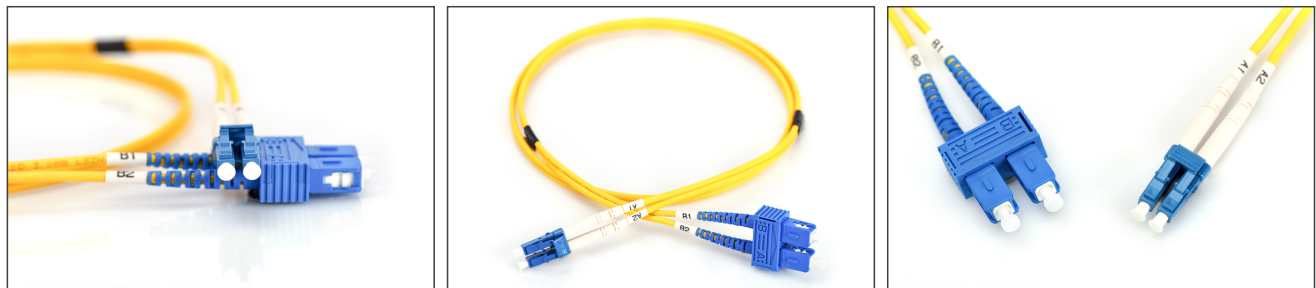

DIGITUS Fiber Optic Singlemode Patch Cord, LC / SC

DK-2932-10
EAN 4016032249689

FO patch cord, duplex, LC to SC SM OS2 09/125 μ, 10 m

FO patch cord, duplex, LC to SC, SM OS2 09/125 μ, 10 m

Best performance and link quality for your network.

- Duplex cable
- LSOH
- Connector with ceramic ferrule
- Cable diameter 2 mm
- Single packed with test-report
- Assortment: Fiber Optic Patch Cables

- Boot: single-color
- Cable type: I-VH 2E9/125μ
- Color cable: yellow
- Connector 1: LC
- Connector 2: SC
- Fiber class: OS2
- Fiber diameter: 9/125μ
- Mode: Singlemode
- Packaging: DIGITUS Polybag
- Length: 10 m

More images:

Part No.	DK-2932-10			
Lenght	10 m			
Cable Type	Duplex SM 9/125		OS2 LSZH	
	END A		END B	
Connector Type	LC		SC	
Insertion Loss (dB)	0.17	0.17	0.10	0.21
Return Loss (dB)	53.7	54.7	53.1	54.3
Q.C.	PASS			