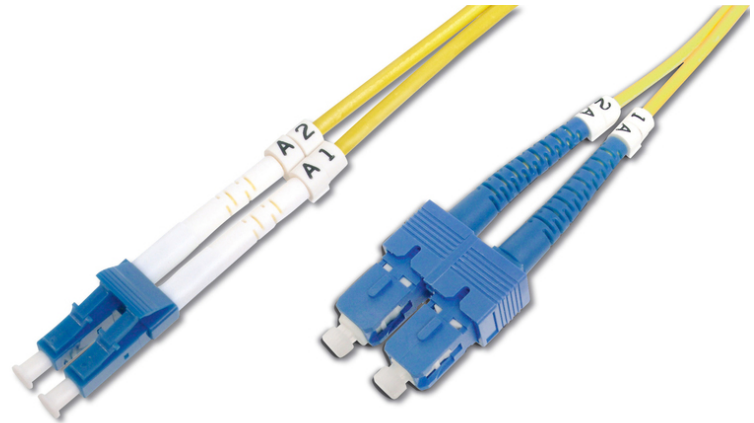

DIGITUS Fiber Optic Singlemode Patch Cord, LC / SC

DK-2932-05
EAN 4016032249665

FO patch cord, duplex, LC to SC SM OS2 09/125 μ, 5 m

FO patch cord, duplex, LC to SC, SM OS2 09/125 μ, 5 m

Future-oriented standards and high-end quality for your network.

- Duplex cable
- LSOH
- Connector with ceramic ferrule
- Cable diameter 2 mm
- Single packed with test-report
- Assortment: Fiber Optic Patch Cables

- Boot: single-color
- Cable type: I-VH 2E9/125μ
- Color cable: yellow
- Connector 1: LC
- Connector 2: SC
- Fiber class: OS2
- Fiber diameter: 9/125μ
- Mode: Singlemode
- Packaging: DIGITUS Polybag
- Length: 5 m

More images:

Part No.	DK-2932-05			
Lenght	5 m			
Cable Type	Duplex SM 9/125		OS2 LSZH	
	END A		END B	
Connector Type	LC		SC	
Insertion Loss (dB)	0.17	0.17	0.10	0.21
Return Loss (dB)	53.7	54.7	53.1	54.3
Q.C.	PASS			