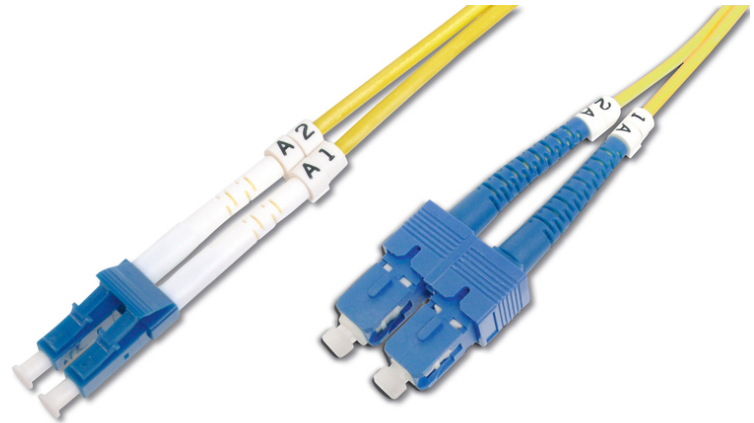

# DIGITUS Fiber Optic Singlemode Patch Cord, LC / SC

**DK-2932-03**  
**EAN 4016032249658**

**FO patch cord, duplex, LC to SC SM OS2 09/125 μ, 3 m**

FO patch cord, duplex, LC to SC, SM OS2 09/125 μ, 3 m

**Future-oriented standards and high-end quality for your network.**

- Duplex cable
- LSOH
- Connector with ceramic ferrule
- Cable diameter 2 mm
- Single packed with test-report
- Assortment: Fiber Optic Patch Cables

- Boot: single-color
- Cable type: I-VH 2E9/125μ
- Color cable: yellow
- Connector 1: LC
- Connector 2: SC
- Fiber class: OS2
- Fiber diameter: 9/125μ
- Mode: Singlemode
- Packaging: DIGITUS Polybag
- Length: 3 m

**More images:**

Part No.	DK-2932-03			
Lenght	3 m			
Cable Type	Duplex SM 9/125	OS2 LSZH		
	END A	END B		
Connector Type	LC	SC		
	Insertion Loss (dB)	0.17	0.17	0.10
Return Loss (dB)	53.7	54.7	53.1	54.3
Q.C.	PASS			