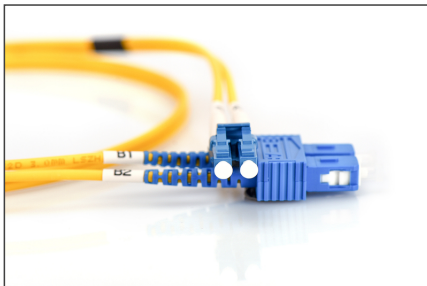

DIGITUS Fiber Optic Singlemode Patch Cord, LC / SC

DK-2932-02
EAN 4016032249641

FO patch cord, duplex, LC to SC SM OS2 09/125 μ, 2 m

FO patch cord, duplex, LC to SC, SM OS2 09/125 μ, 2 m

Future-oriented standards and high-end quality for your network.

- Duplex cable
- LSOH
- Connector with ceramic ferrule
- Cable diameter 2 mm
- Single packed with test-report
- Assortment: Fiber Optic Patch Cables
- Boot: single-color

- Cable diameter: 2 mm
- Cable type: I-VH 2E9/125μ
- Color cable: yellow
- Connector 1: LC
- Connector 2: SC
- Fiber class: OS2
- Fiber diameter: 9/125μ
- Mode: Singlemode
- Packaging: DIGITUS Polybag
- Length: 2 m

More images:

Part No.	DK-2932-02			
Lenght	2 m			
Cable Type	Duplex SM 9/125		OS2 LSZH	
	END A		END B	
Connector Type	LC		SC	
Insertion Loss (dB)	0.17	0.17	0.10	0.21
Return Loss (dB)	53.7	54.7	53.1	54.3
Q.C.	PASS			