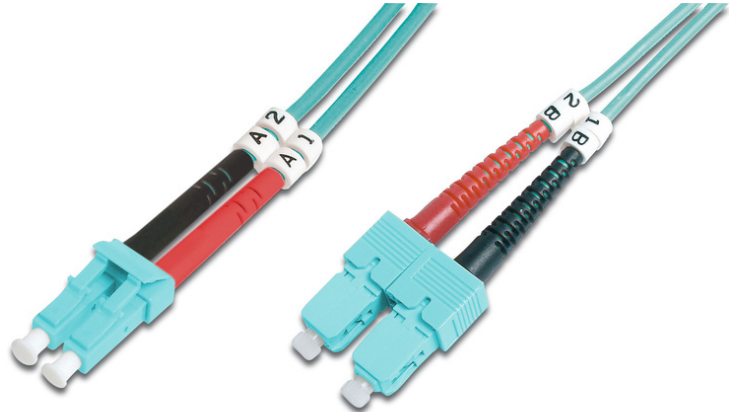

# DIGITUS Fiber Optic Multimode Patch Cord, OM 3, LC / SC

DK-2532-10/3  
EAN 4016032249627

**FO patch cord, duplex, LC to SC MM OM3 50/125 μ, 10 m**

FO patch cord, duplex, LC to SC,MM OM3 50/125 μ, 10 m

**Future-oriented standards and high-end quality for your network.**

- Duplex cable
- LSOH
- Connector with ceramic ferrule
- Cable diameter 2 mm
- Single packed with test-report
- Assortment: Fiber Optic Patch Cables

- Boot: two-color
- Cable type: I-VH 2G50/125μ
- Color cable: aqua
- Connector 1: LC
- Connector 2: SC
- Fiber class: OM3
- Fiber diameter: 50/125μ
- Mode: Multimode
- Packaging: DIGITUS Polybag
- Length: 10 m

**More images:**

Part No.	DK-2532-10/3			
Lenght	10 m			
Cable Type	Duplex MM 50/125		OM3 LSZH	
	END A	END B		
Connector Type	LC		SC	
	0.17	0.1	0.14	0.08
Insertion Loss (dB)	32.2	39.2	34.9	35.3
Return Loss (dB)	PASS			
Q.C.	PASS			