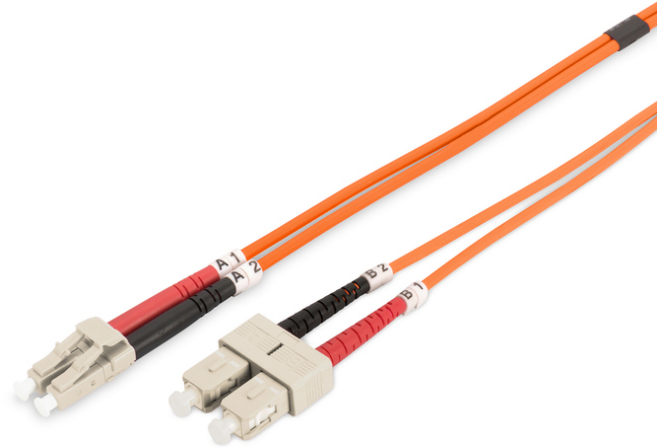

DIGITUS Fiber Optic Multimode Patch Cord, LC / SC

DK-2532-05
EAN 4016032249436

FO patch cord, duplex, LC to SC MM OM2 50/125 μ, 5 m

FO patch cord, duplex, LC to SC,MM OM2 50/125 μ, 5 m

Future-oriented standards and high-end quality for your network.

- Duplex cable
- LSOH
- Connector with ceramic ferrule
- Cable diameter 2 mm
- Single packed with test-report
- Assortment: Fiber Optic Patch Cables

- Boot: two-color
- Cable type: I-VH 2G50/125μ
- Color cable: orange
- Connector 1: LC
- Connector 2: SC
- Fiber class: OM2
- Fiber diameter: 50/125μ
- Mode: Multimode
- Packaging: DIGITUS Polybag
- Length: 5 m

More images:

Part No.	DK-2532-05			
Lenght	5 m			
Cable Type	Duplex MM 50/125		OM2 LSZH	
	END A	END B		
Connector Type	LC		SC	
	0.1	0.06	0.12	0.11
Insertion Loss (dB)	0.1	0.06	0.12	0.11
Return Loss (dB)	31.9	31.3	33.1	35.9
Q.C.	PASS			