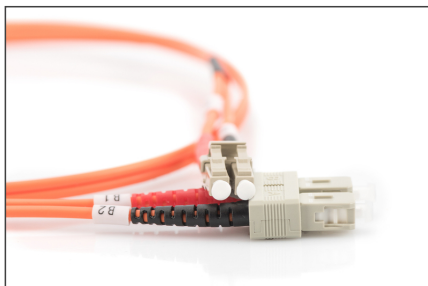

DIGITUS Fiber Optic Multimode Patch Cord, LC / SC

DK-2532-03
EAN 4016032249412

FO patch cord, duplex, LC to SC MM OM2 50/125 μ, 3 m

FO patch cord, duplex, LC to SC,MM OM2 50/125 μ, 3 m

Future-oriented standards and high-end quality for your network.

- Duplex cable
- LSOH
- Connector with ceramic ferrule
- Cable diameter 2 mm
- Single packed with test-report
- Assortment: Fiber Optic Patch Cables

- Boot: two-color
- Cable type: I-VH 2G50/125μ
- Color cable: orange
- Connector 1: LC
- Connector 2: SC
- Fiber class: OM2
- Fiber diameter: 50/125μ
- Mode: Multimode
- Packaging: DIGITUS Polybag
- Length: 3 m

More images:

Part No.	DK-2532-03			
Lenght	3 m			
Cable Type	Duplex MM 50/125		OM2 LSZH	
	END A		END B	
Connector Type	LC		SC	
	0.1	0.06	0.12	0.11
Insertion Loss (dB)	31.9	31.3	33.1	35.9
Return Loss (dB)	PASS			
Q.C.	PASS			