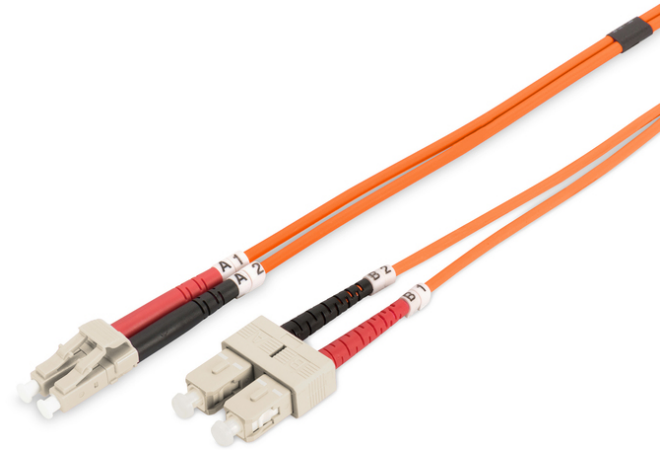

DIGITUS Fiber Optic Multimode Patch Cord, LC / SC

DK-2532-03
EAN 4016032249412

FO patch cord, duplex, LC to SC MM OM2 50/125 μ, 3 m

FO patch cord, duplex, LC to SC,MM OM2 50/125 μ, 3 m

Future-oriented standards and high-end quality for your network.

- Duplex cable
- LSOH
- Connector with ceramic ferrule
- Cable diameter 2 mm
- Single packed with test-report
- Assortment: Fiber Optic Patch Cables

- Boot: two-color
- Cable type: I-VH 2G50/125μ
- Color cable: orange
- Connector 1: LC
- Connector 2: SC
- Fiber class: OM2
- Fiber diameter: 50/125μ
- Mode: Multimode
- Packaging: DIGITUS Polybag
- Length: 3 m

More images:

Part No.	DK-2532-03			
Lenght	3 m			
Cable Type	Duplex MM 50/125		OM2 LSZH	
	END A		END B	
Connector Type	LC		SC	
	0.1	0.06	0.12	0.11
Insertion Loss (dB)	31.9	31.3	33.1	35.9
Return Loss (dB)	PASS			
Q.C.	PASS			