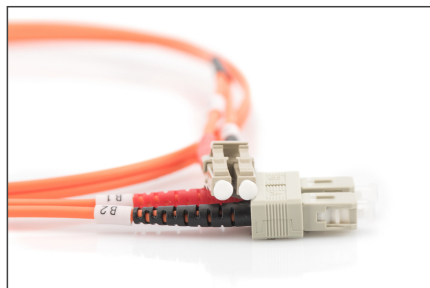

DIGITUS Fiber Optic Multimode Patch Cord, LC / SC

DK-2532-02
EAN 4016032249405

FO patch cord, duplex, LC to SC MM OM2 50/125 μ, 2 m

FO patch cord, duplex, LC to SC,MM OM2 50/125 μ, 2 m

Future-oriented standards and high-end quality for your network.

- Duplex cable
- LSOH
- Connector with ceramic ferrule
- Cable diameter 2 mm
- Single packed with test-report
- Assortment: Fiber Optic Patch Cables

- Boot: two-color
- Cable type: I-VH 2G50/125μ
- Color cable: orange
- Connector 1: LC
- Connector 2: SC
- Fiber class: OM2
- Fiber diameter: 50/125μ
- Mode: Multimode
- Packaging: DIGITUS Polybag
- Length: 2 m

More images:

| | | | | |
|---------------------|------------------|------|----------|------|
| Part No. | DK-2532-02 | | | |
| Lenght | 2 m | | | |
| Cable Type | Duplex MM 50/125 | | OM2 LSZH | |
| | END A | | END B | |
| Connector Type | LC | | SC | |
| | 0.1 | 0.06 | 0.12 | 0.11 |
| Insertion Loss (dB) | 31.9 | 31.3 | 33.1 | 35.9 |
| Return Loss (dB) | PASS | | | |
| Q.C. | | | | |