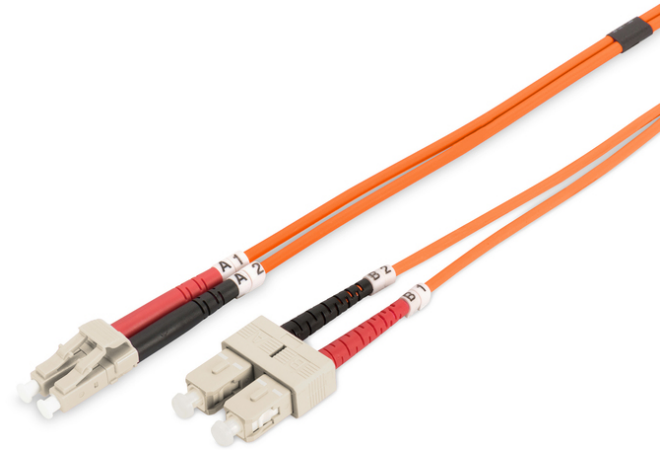

DIGITUS Fiber Optic Multimode Patch Cord, LC / SC

DK-2532-02
EAN 4016032249405

FO patch cord, duplex, LC to SC MM OM2 50/125 μ, 2 m

FO patch cord, duplex, LC to SC,MM OM2 50/125 μ, 2 m

Future-oriented standards and high-end quality for your network.

- Duplex cable
- LSOH
- Connector with ceramic ferrule
- Cable diameter 2 mm
- Single packed with test-report
- Assortment: Fiber Optic Patch Cables

- Boot: two-color
- Cable type: I-VH 2G50/125μ
- Color cable: orange
- Connector 1: LC
- Connector 2: SC
- Fiber class: OM2
- Fiber diameter: 50/125μ
- Mode: Multimode
- Packaging: DIGITUS Polybag
- Length: 2 m

More images:

| | | | | |
|---------------------|------------------|------|----------|------|
| Part No. | DK-2532-02 | | | |
| Lenght | 2 m | | | |
| Cable Type | Duplex MM 50/125 | | OM2 LSZH | |
| | END A | | END B | |
| Connector Type | LC | | SC | |
| | 0.1 | 0.06 | 0.12 | 0.11 |
| Insertion Loss (dB) | 31.9 | 31.3 | 33.1 | 35.9 |
| Return Loss (dB) | PASS | | | |
| Q.C. | | | | |