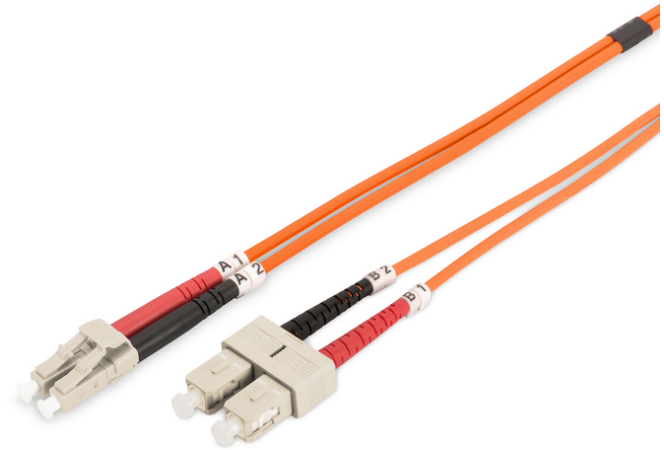

DIGITUS Fiber Optic Multimode Patch Cord, LC / SC

DK-2532-01
 EAN 4016032249399

FO patch cord, duplex, LC to SC MM OM2 50/125 μ, 1 m

FO patch cord, duplex, LC to SC,MM OM2 50/125 μ, 1 m

Future-oriented standards and high-end quality for your network.

- Duplex cable
- LSOH
- Connector with ceramic ferrule
- Cable diameter 2 mm
- Single packed with test-report
- Assortment: Fiber Optic Patch Cables

- Boot: two-color
- Cable type: I-VH 2G50/125μ
- Color cable: orange
- Connector 1: LC
- Connector 2: SC
- Fiber class: OM2
- Fiber diameter: 50/125μ
- Mode: Multimode
- Packaging: DIGITUS Polybag
- Length: 1 m

More images:

Part No.	DK-2532-01			
Lenght	1 m			
Cable Type	Duplex MM 50/125		OM2 LSZH	
	END A		END B	
Connector Type	LC		SC	
	LC		SC	
Insertion Loss (dB)	0.1	0.06	0.12	0.11
Return Loss (dB)	31.9	31.3	33.1	35.9
Q.C.	PASS			