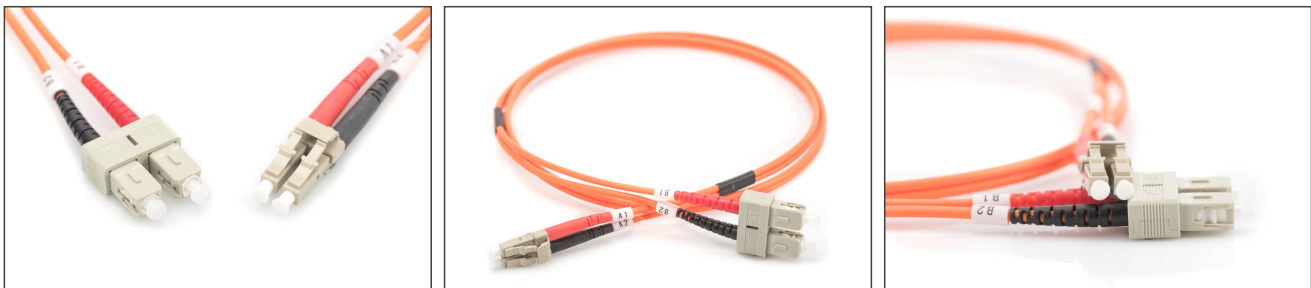

DIGITUS Fiber Optic Multimode Patch Cord, LC / SC

DK-2532-01
 EAN 4016032249399

FO patch cord, duplex, LC to SC MM OM2 50/125 μ, 1 m

FO patch cord, duplex, LC to SC,MM OM2 50/125 μ, 1 m

Future-oriented standards and high-end quality for your network.

- Duplex cable
- LSOH
- Connector with ceramic ferrule
- Cable diameter 2 mm
- Single packed with test-report
- Assortment: Fiber Optic Patch Cables

- Boot: two-color
- Cable type: I-VH 2G50/125μ
- Color cable: orange
- Connector 1: LC
- Connector 2: SC
- Fiber class: OM2
- Fiber diameter: 50/125μ
- Mode: Multimode
- Packaging: DIGITUS Polybag
- Length: 1 m

More images:

Part No.	DK-2532-01			
Lenght	1 m			
Cable Type	Duplex MM 50/125		OM2 LSZH	
	END A		END B	
Connector Type	LC		SC	
	LC		SC	
Insertion Loss (dB)	0.1	0.06	0.12	0.11
Return Loss (dB)	31.9	31.3	33.1	35.9
Q.C.	PASS			