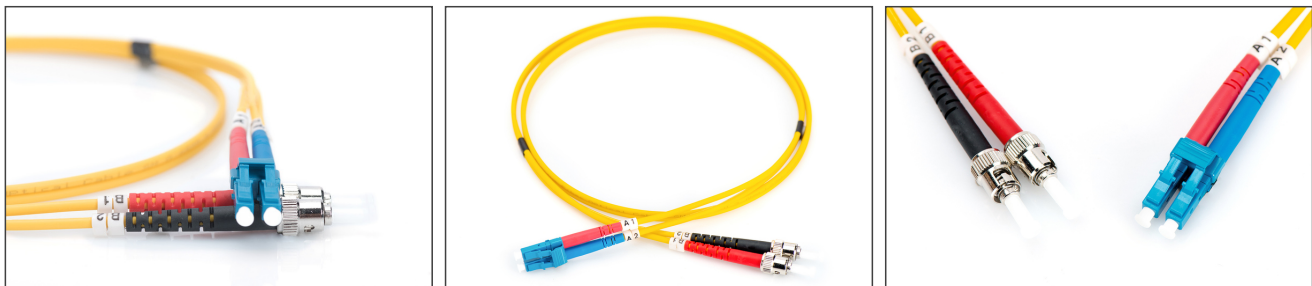

DIGITUS Fiber Optic Singlemode Patch Cord, LC / ST

DK-2931-10
EAN 4016032249382

FO patch cord, duplex, LC to ST SM OS2 09/125 μ , 10 m
 FO patch cord, duplex, LC to ST, SM OS2 09/125 μ , 10 m
Future-oriented standards and high-end quality for your network.

- Duplex cable
- LSOH
- Connector with ceramic ferrule
- Cable diameter 2 mm
- Single packed with test-report
- Assortment: Fiber Optic Patch Cables

- Boot: single-color
- Cable type: I-VH 2E9/125 μ
- Color cable: yellow
- Connector 1: LC
- Connector 2: ST
- Fiber class: OS2
- Fiber diameter: 9/125 μ
- Mode: Singlemode
- Packaging: DIGITUS Polybag
- Length: 10 m

More images:

Part No.	DK-2931-10			
Lenght	10 m			
Cable Type	Duplex SM 9/125		OS2 LSZH	
	END A		END B	
Connector Type	LC		ST	
	0.07	0.08	0.08	0.05
Insertion Loss (dB)	0.07	0.08	0.08	0.05
Return Loss (dB)	50.5	52.4	55.0	52.3
Q.C.	PASS			