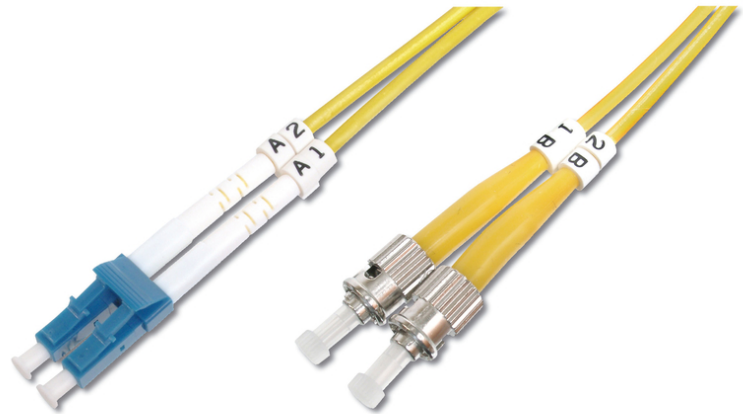

DIGITUS Fiber Optic Singlemode Patch Cord, LC / ST

DK-2931-10
EAN 4016032249382

FO patch cord, duplex, LC to ST SM OS2 09/125 μ , 10 m
 FO patch cord, duplex, LC to ST, SM OS2 09/125 μ , 10 m
Future-oriented standards and high-end quality for your network.

- Duplex cable
- LSOH
- Connector with ceramic ferrule
- Cable diameter 2 mm
- Single packed with test-report
- Assortment: Fiber Optic Patch Cables

- Boot: single-color
- Cable type: I-VH 2E9/125 μ
- Color cable: yellow
- Connector 1: LC
- Connector 2: ST
- Fiber class: OS2
- Fiber diameter: 9/125 μ
- Mode: Singlemode
- Packaging: DIGITUS Polybag
- Length: 10 m

More images:

Part No.	DK-2931-10			
Lenght	10 m			
Cable Type	Duplex SM 9/125		OS2 LSZH	
	END A		END B	
Connector Type	LC		ST	
	0.07	0.08	0.08	0.05
Insertion Loss (dB)	0.07	0.08	0.08	0.05
Return Loss (dB)	50.5	52.4	55.0	52.3
Q.C.	PASS			