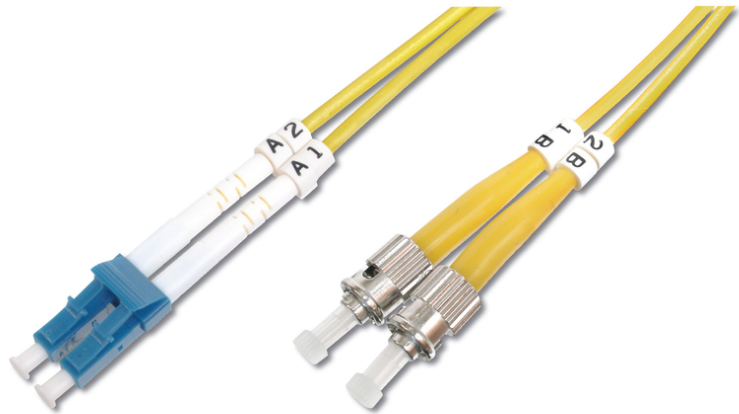

DIGITUS Fiber Optic Singlemode Patch Cord, LC / ST

DK-2931-05
EAN 4016032249368

FO patch cord, duplex, LC to ST SM OS2 09/125 μ, 5 m

FO patch cord, duplex, LC to ST, SM OS2 09/125 μ, 5 m

Future-oriented standards and high-end quality for your network.

- Duplex cable
- LSOH
- Connector with ceramic ferrule
- Cable diameter 2 mm
- Single packed with test-report
- Assortment: Fiber Optic Patch Cables

- Boot: single-color
- Cable type: I-VH 2E9/125μ
- Color cable: yellow
- Connector 1: LC
- Connector 2: ST
- Fiber class: OS2
- Fiber diameter: 9/125μ
- Mode: Singlemode
- Packaging: DIGITUS Polybag
- Length: 5 m

More images:

Part No.	DK-2931-05			
Length	5 m			
Cable Type	Duplex SM 9/125		OS2 LSZH	
	END A	END B		
Connector Type	LC		ST	
	LC	ST	LC	ST
Insertion Loss (dB)	0.07	0.08	0.08	0.05
Return Loss (dB)	50.5	52.4	55.0	52.3
Q.C.	PASS			