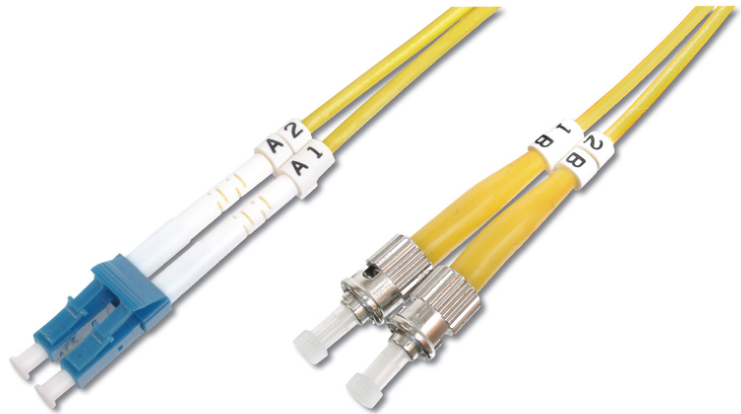

DIGITUS Fiber Optic Singlemode Patch Cord, LC / ST

DK-2931-03
EAN 4016032249351

FO patch cord, duplex, LC to ST SM OS2 09/125 μ, 3 m

FO patch cord, duplex, LC to ST, SM OS2 09/125 μ, 3 m

Future-oriented standards and high-end quality for your network.

- Duplex cable
- LSOH
- Connector with ceramic ferrule
- Cable diameter 2 mm
- Single packed with test-report
- Assortment: Fiber Optic Patch Cables

- Boot: single-color
- Cable type: I-VH 2E9/125μ
- Color cable: yellow
- Connector 1: LC
- Connector 2: ST
- Fiber class: OS2
- Fiber diameter: 9/125μ
- Mode: Singlemode
- Packaging: DIGITUS Polybag
- Length: 3 m

More images:

Part No.	DK-2931-03			
Length	3 m			
Cable Type	Duplex SM 9/125	OS2 LSZH		
	END A	END B		
Connector Type	LC	ST		
Insertion Loss (dB)	0.07	0.08	0.08	0.05
Return Loss (dB)	50.5	52.4	55.0	52.3
Q.C.	PASS			