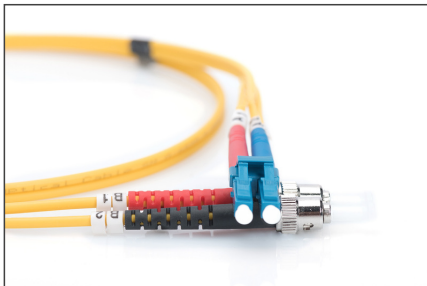

# DIGITUS Fiber Optic Singlemode Patch Cord, LC / ST

DK-2931-01  
EAN 4016032249337

**FO patch cord, duplex, LC to ST SM OS2 09/125 μ, 1 m**

FO patch cord, duplex, LC to ST, SM OS2 09/125 μ, 1 m

**Future-oriented standards and high-end quality for your network.**

- Duplex cable
- LSOH
- Connector with ceramic ferrule
- Cable diameter 2 mm
- Single packed with test-report
- Assortment: Fiber Optic Patch Cables

- Boot: single-color
- Cable type: I-VH 2E9/125μ
- Color cable: yellow
- Connector 1: LC
- Connector 2: ST
- Fiber class: OS2
- Fiber diameter: 9/125μ
- Mode: Singlemode
- Packaging: DIGITUS Polybag
- Length: 1 m

**More images:**

Part No.	DK-2931-01			
Length	1 m			
Cable Type	Duplex SM 9/125		OS2 LSZH	
	END A	END B		
Connector Type	LC	ST		
Insertion Loss (dB)	0.07	0.08	0.08	0.05
	Return Loss (dB)	50.5	52.4	55.0
Q.C.	PASS			