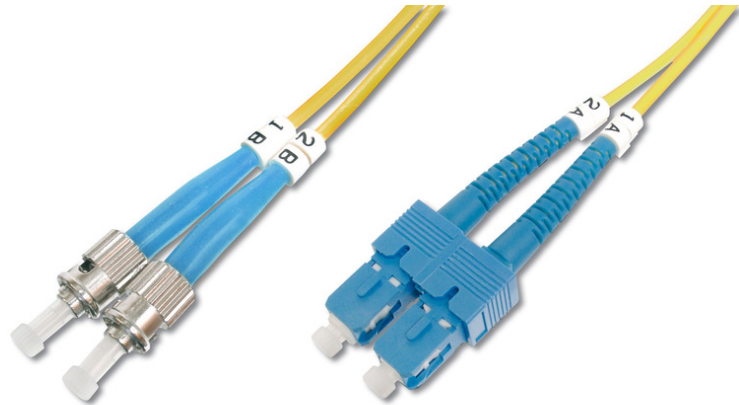

DIGITUS Fiber Optic Singlemode Patch Cord, ST / SC

DK-2912-03
EAN 4016032249115

FO patch cord, duplex, ST to SC SM OS2 09/125 μ, 3 m

FO patch cord, duplex, ST to SC, SM OS2 09/125 μ, 3 m

Future-oriented standards and high-end quality for your network.

- Duplex cable
- LSOH
- Connector with ceramic ferrule
- Cable diameter 2 mm
- Single packed with test-report
- Assortment: Fiber Optic Patch Cables

- Boot: single-color
- Cable type: I-VH 2E9/125μ
- Color cable: yellow
- Connector 1: ST
- Connector 2: SC
- Fiber class: OS2
- Fiber diameter: 9/125μ
- Mode: Singlemode
- Packaging: DIGITUS Polybag
- Length: 3 m

More images:

Part No.	DK-2912-03			
Lenght	3 m			
Cable Type	Duplex SM 9/125		OS2 LSZH	
	END A		END B	
Connector Type	SC		ST	
	0.21	0.27	0.19	0.05
Insertion Loss (dB)	52.1	52.1	54.4	53.4
Return Loss (dB)	PASS			
Q.C.	PASS			