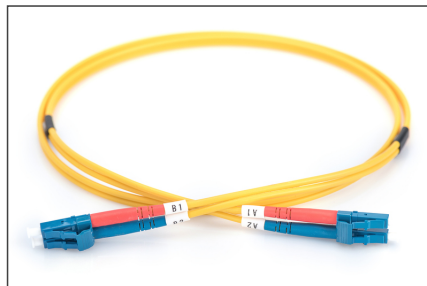

# DIGITUS Fiber Optic Singlemode Patch Cord, LC / LC

DK-2933-07  
EAN 4016032248958

**FO patch cord, duplex, LC to LC SM OS2 09/125 μ, 7 m**

FO patch cord, duplex, LC to LC, SM OS2 09/125 μ, 7 m

**Future-oriented standards and high-end quality for your network.**

- Duplex cable
- LSOH
- Connector with ceramic ferrule
- Cable diameter 2 mm
- Single packed with test-report
- Boot: single-color

- Cable type: I-VH 2E9/125μ
- Color cable: yellow
- Connector 1: LC
- Connector 2: LC
- Fiber class: OS2
- Fiber diameter: 9/125μ
- Mode: Singlemode
- Packaging: DIGITUS Polybag
- Length: 7 m

**More images:**

Part No.	DK-2933-07			
Lenght	7 m			
Cable Type	Duplex SM 9/125		OS2 LSZH	
	END A		END B	
Connector Type	LC		LC	
	LC	LC	LC	LC
Insertion Loss (dB)	0.12	0.15	0.15	0.19
Return Loss (dB)	51.8	53.2	51.1	50.7
Q.C.	PASS			