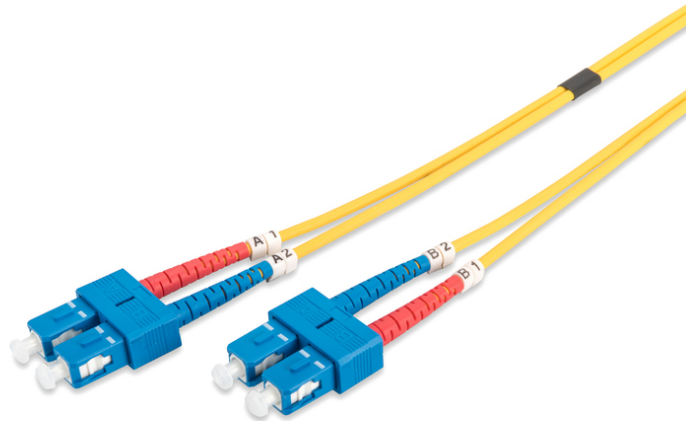

DIGITUS Fiber Optic Singlemode Patch Cord, SC / SC

DK-2922-10
EAN 4016032248781

FO patch cord, duplex, SC to SC SM OS2 09/125 μ , 10 m
FO patch cord, duplex, SC to SC, SM OS2 09/125 μ , 10 m
Future-oriented standards and high-end quality for your network.

- Duplex cable
- LSOH
- Connector with ceramic ferrule
- Cable diameter 2 mm
- Single packed with test-report
- Assortment: Fiber Optic Patch Cables

- Boot: single-color
- Cable type: I-VH 2E9/125 μ
- Color cable: yellow
- Connector 1: SC
- Connector 2: SC
- Fiber class: OS2
- Fiber diameter: 9/125 μ
- Mode: Singlemode
- Packaging: DIGITUS Polybag
- Length: 10 m

More images:

Part No.	DK-2922-10			
Lenght	10 m			
Cable Type	Duplex SM 9/125		OS2 LSZH	
	END A		END B	
Connector Type	SC		SC	
	SC		SC	
Insertion Loss (dB)	0.11	0.15	0.15	0.19
Return Loss (dB)	53.7	50.9	52.8	51.4
Q.C.	PASS			